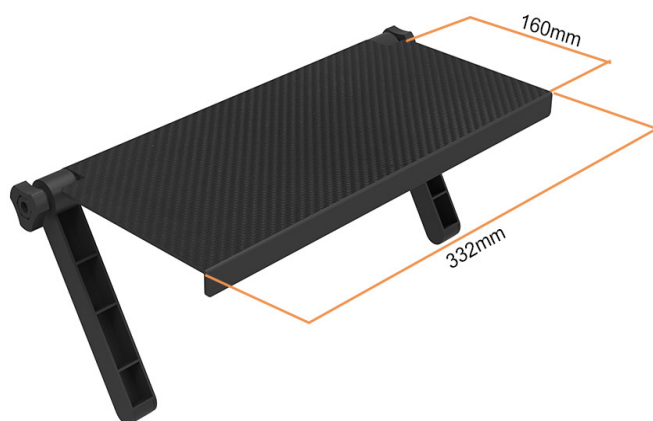

Fisa Tehnica

Raft Media Player Blackmount BM-TVH, max.6kg, negru

Rang: Standard

Material: Plastic

Culoare: Negru

Dimensiuni: 332x160mm

Greutatea max.sustinuta: 6 kg

Anti-slip surface

Adapts to Most TV s
convenient knob locks the leg into position