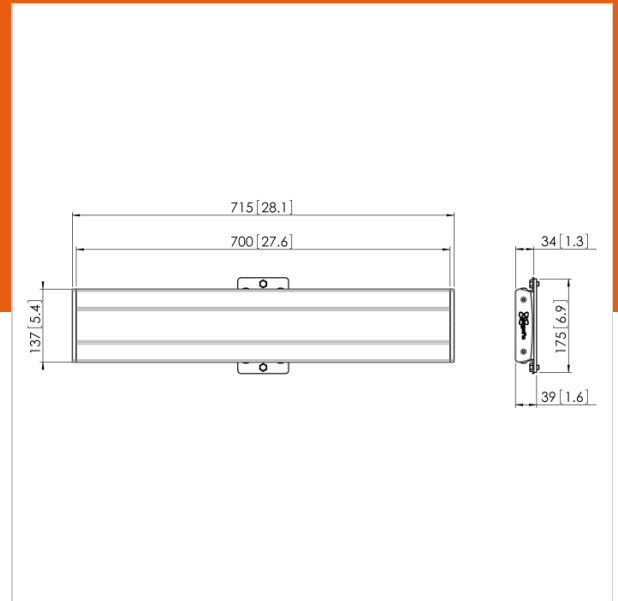

PFB 3407 Display interface bar black

Article number (SKU) 7234070
Colour Black

Key benefits

- Endlessly expandable
- Quick and easy installation
- Fine tuning during installation
- Theft prevention
- TÜV certified

The PFB 3407 interface bar is part of the modular Connect-it system with which you can create your own ceiling, floor or wall solution.

The PFB 3407 has a max. horizontal fitment of 650 mm and can be combined with the display interface strips of the PFS 3xxx Series.

Product type number	PFB 3407
Article number (SKU)	7234070
Colour	Black
EAN single box	8712285329449
TÜV certified	Yes
Guarantee	5 years
Max. weight load on pole (kg)	160
Max. weight load on wall (kg)	53
Max. height of interface (mm)	180
Max. width of interface (mm)	715
Max. depth of interface (mm)	35