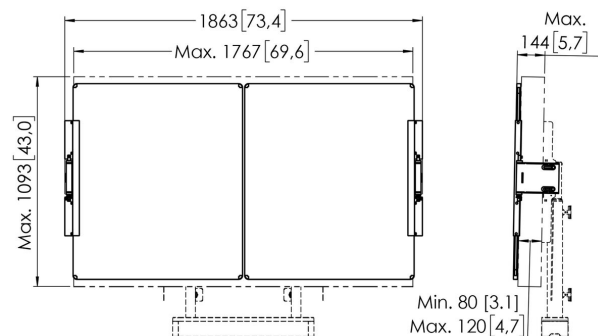

## RISE A217 Whiteboard Set 75" for RISE Motorized Display Lift Floor-Wall Solution (white)

### Whiteboard Set for 75"

This RISE A217 Whiteboard Set 75" is custom made for the Vogel's RISE motorized display lift floor-wall solution. With this accessory, you can mount a whiteboard to the left and right of a 75-inch display. The enamel steel boards feature hinges developed by Vogel's. As a result, the whiteboards do not spontaneously open, even after frequent use. Easy to install. The adjustable hinges on this accessory set allow you to vary the depth, height and width so that the whiteboards always fit the display, whatever display you are using.

### Specifications

Article number (SKU)	7302170
Colour	White
EAN single box	8712285356865
Height	1020
Width	3627
Depth	142
TÜV certified	Yes
Tilt	Tilt -4°/+4°
Guarantee	5 years
Guarantee enamel steel boards	25 years
Adjustable depth	True
Adjustable height	True
Max. screen size (inch)	75
Min. screen size (inch)	75