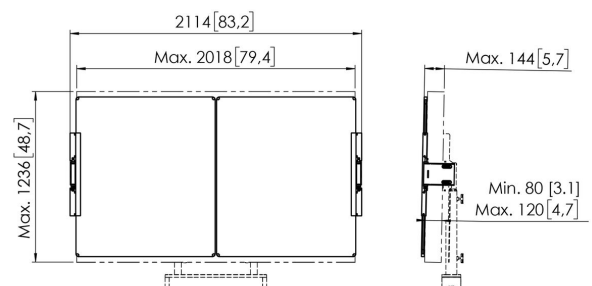

RISE A218 Whiteboard Set 86" for RISE Motorized Display Lift Floor-Wall Solution (white)

Key Benefits

- Complete your RISE Display lift with handy accessories
- For mounting on the RISE floor-wall solutions
- Quick and easy installation
- TÜV-5 certified

Whiteboard Set for 86"

This RISE A218 Whiteboard Set 86" is custom made for the Vogel's RISE motorized display lift floor-wall solution. With this accessory, you can mount a whiteboard to the left and right of a 86-inch display. The enamel steel boards feature hinges developed by Vogel's. As a result, the whiteboards do not spontaneously open, even after frequent use. Easy to install. The adjustable hinges on this accessory set allow you to vary the depth, height and width so that the whiteboards always fit the display, whatever display you are using.

RISE A218 Whiteboard Set 86" for RISE Motorized Display Lift Floor-Wall Solution (white)

Specifications

Article number (SKU)	7302180
Colour	White
EAN single box	8712285356889
Height	1157
Width	4130
Depth	142
TÜV certified	Yes
Tilt	Tilt -4°/+4°
Guarantee	5 years
Guarantee enamel steel boards	25 years
Adjustable depth	True
Adjustable height	True
Max. screen size (inch)	86
Min. screen size (inch)	86