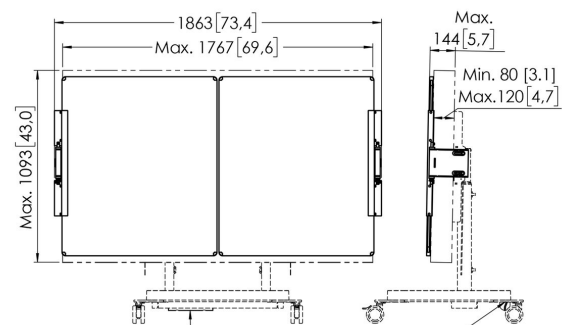

## RISE A227 Whiteboard Set 75" for RISE Motorized Display Lift Trolley or Floor Stand (white)

### Whiteboard Set for 75"

This RISE A227 Whiteboard Set 75" is custom made for the Vogel's RISE motorized display lift trolley or floor stand. With this accessory, you can mount a whiteboard to the left and right of a 75-inch display. Added counterweights ensure a safe installation and use. The enamel steel boards feature hinges developed by Vogel's. As a result, the whiteboards do not spontaneously open, even after frequent use. Easy to install. The adjustable hinges on this accessory set allow you to vary the depth, height and width so that the whiteboards always fit the display, whatever display you are using.

### Specifications

Article number (SKU)	7302270
Colour	White
EAN single box	8712285358920
Height	1020
Width	3627
Depth	142
TÜV certified	Yes
Tilt	Tilt -4°/+4°
Guarantee	5 years
Guarantee enamel steel boards	25 years
Adjustable depth	True
Adjustable height	True
Max. screen size (inch)	75
Min. screen size (inch)	75