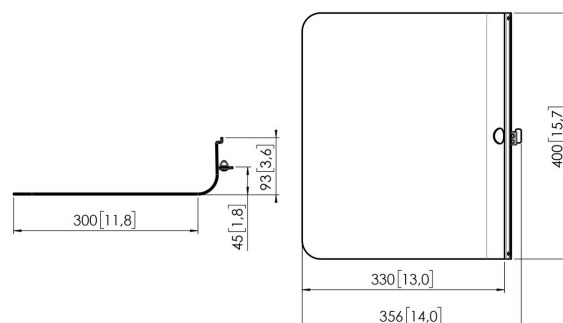

With the RISE A 131 Laptop Support, you add a smart laptop accessory to a Vogel's RISE motorized display lift. The support is 40 cm wide and 30 cm deep. You have the laptop within reach and it moves along with the height adjustment of the motorized display lift. Easy to install In combination with the A111 Accessory Mounting Kit, you can attach the laptop support easily and quickly to the back of the display.

RISE A131 Laptop Support for RISE Motorized Display Lifts (black)

Specifications

Article number (SKU)	7301310
Colour	Black
EAN single box	8712285356803
Height	93
Depth	300
TÜV certified	Yes
Guarantee	5 years
Max. weight load (kg/Lbs)	5 / 11.02