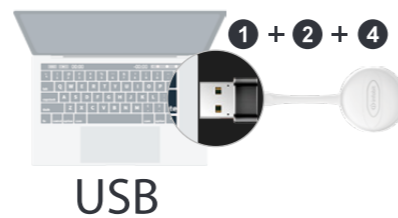

		Available receivers	
	iShare100 series	Video Out:	1080p
		Images per screen:	1
		Max. users on screen:	8
	iShare200 series	Video Out:	4K
		Images per screen:	2
		Max. users on screen:	8
	iShare400 series	Video Out:	4K
		Images per screen:	4
		Max. users on screen:	16
		Available dongles	
	iShare U11	Mirror by:	USB-A
		USB-A port:	mirror / power supply / pair
		Availability:	Not sell in US and EU
	iShare K31	Mirror by:	3 in 1 USB-A, Type C and HDMI
		USB-A port:	mirror / power supply / pair
		Availability:	Not sell in US and EU
	iShare S21	Mirror by:	2 in 1 Type C and HDMI
		USB-A port:	power supply / pair
		Availability:	All countries

K31

Type C, HDMI and USB 3-in-1 dongle

The infobit unmatched Three-in-One design lets the wireless dongle fully compatible with USB-A, Type C and HDMI interfaces.

*For mirror, pair, power supply and firmware update