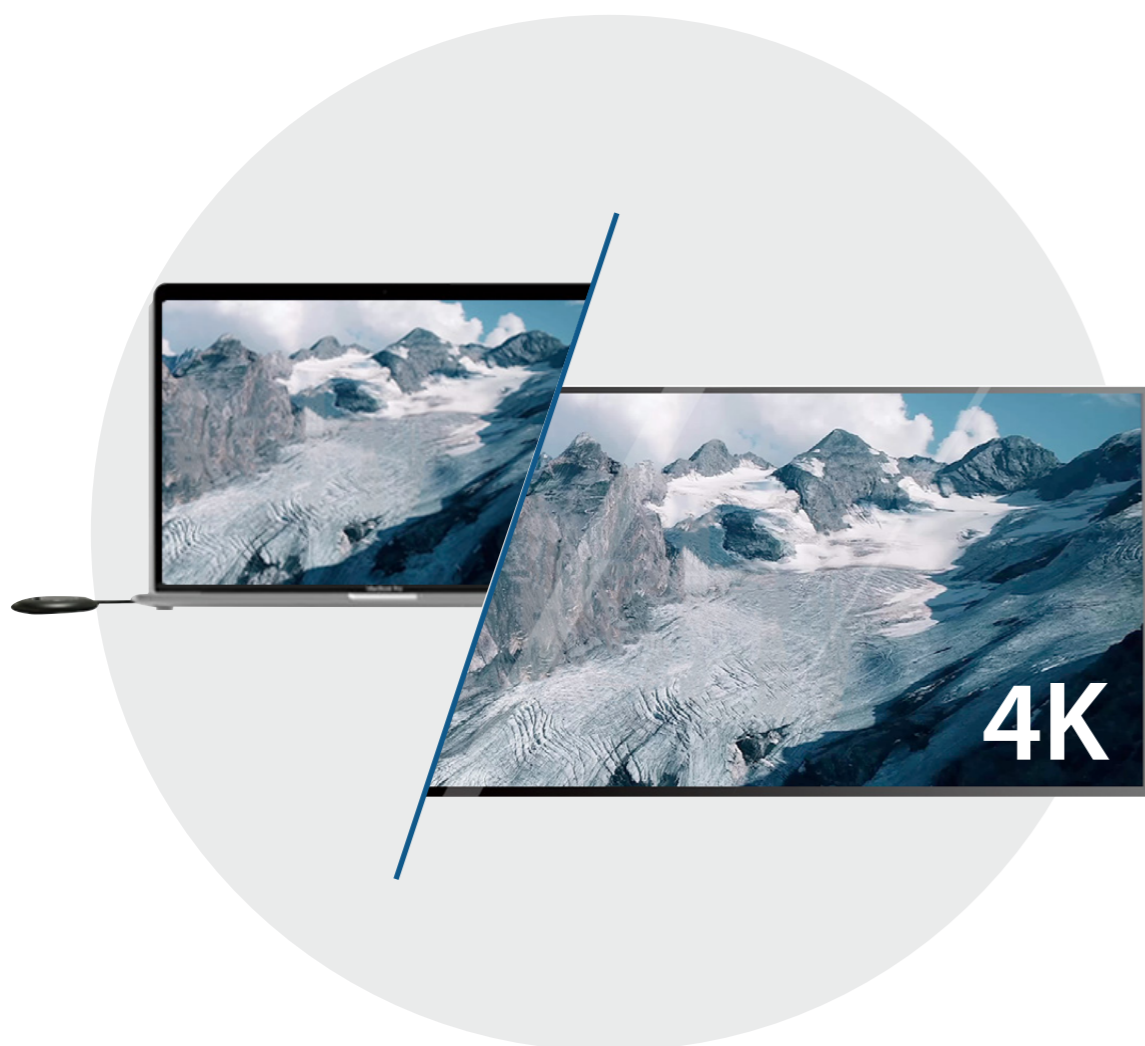

Multiview

Physical cable connection allows only one user projection from one device at a time. iShare supports single view, 1x2 split view or 2x2 quad-view. Supports up to 16x input sources connected simultaneously.

Touch Back Control

With the interactive display or whiteboard, you can control your source PC/Mac by manipulating or annotating without any cable connected or walking back to your seat.

Separated Audio

What if your display does NOT have built-in speaker? iShare receiver box provides 3.5mm separated audio output to connect your standalone speaker/ Sound Bar.

Android Casting with Audio

iShare is the first in this industry to support casting video and audio together from Android devices (conventionally, only iOS devices with audio).

4K UHD 60Hz

iShare receiver supports up to 4K60Hz (iShare400 series) via HDMI connection to the display.