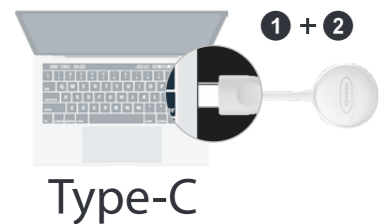

		Available receivers	
	iShare100 series	Video Out:	1080p
		Images per screen:	1
		Max. users on screen:	8
	iShare200 series	Video Out:	4K
		Images per screen:	2
		Max. users on screen:	8
	iShare400 series	Video Out:	4K
		Images per screen:	4
		Max. users on screen:	16
		Available dongles	
	iShare U11	Mirror by:	USB-A
		USB-A port:	mirror / power supply / pair
		Availability:	Not sell in US and EU
	iShare K31	Mirror by:	3 in 1 USB-A, Type C and HDMI
		USB-A port:	mirror / power supply / pair
		Availability:	Not sell in US and EU
	iShare S21	Mirror by:	2 in 1 Type C and HDMI
		USB-A port:	power supply / pair
		Availability:	All countries

K31

Type C, HDMI and USB 3-in-1 dongle

The infobit unmatched Three-in-One design lets the wireless dongle fully compatible with USB-A, Type C and HDMI interfaces.

*For mirror, pair, power supply and firmware update