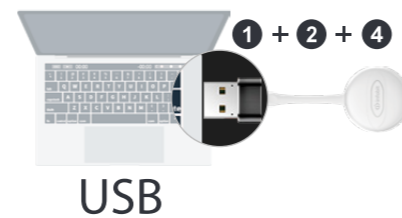

K31

Type C, HDMI and USB 3-in-1 dongle

The infobit unmatched Three-in-One design lets the wireless dongle fully compatible with USB-A, Type C and HDMI interfaces.

*For mirror, pair, power supply and firmware update

S21

Type C and HDMI

2-in-1 dongle

The infobit unmatched Two-in-One design lets the wireless dongle fully compatible with USB-A (with converter), Type C and HDMI interfaces.

Go Wireless

Infobit iShare universal USB-A, HDMI and USB Type C dongles avoid the unsightly jumble of cables and adaptors. It creates clean, tidy and comfortable meeting room without any additional adaptors or rummage under the table. Go wireless, you'll spend less time setting - up and more productive and effective.