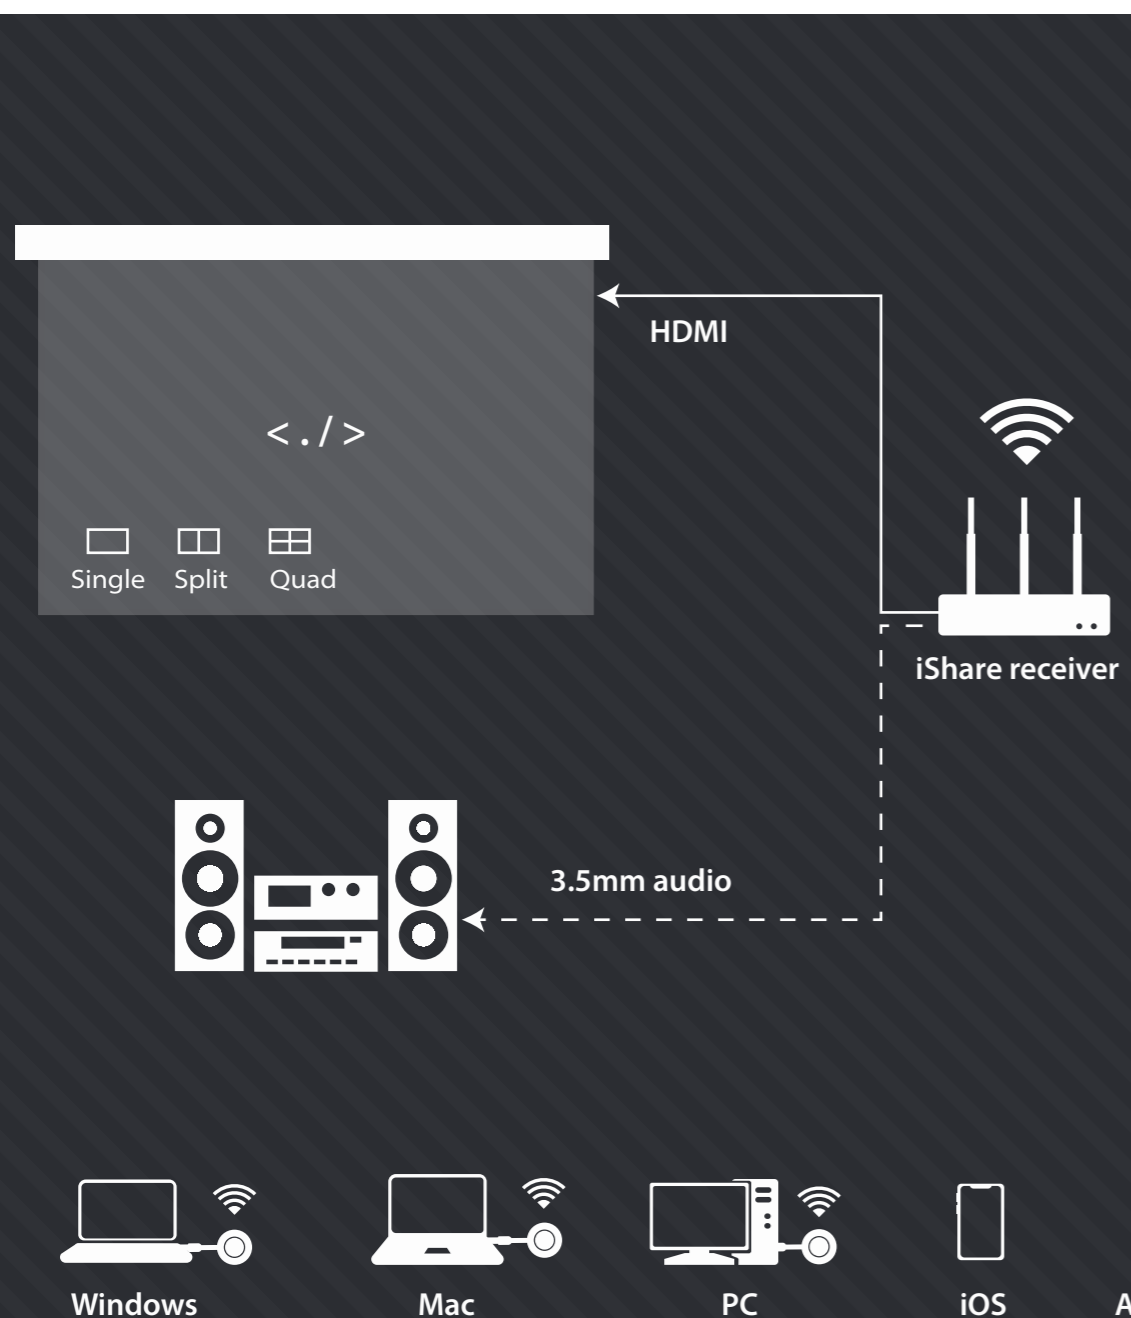

iShare

Wireless presentation system

designed by infobit

infobit
www.infobitav.com

What is iShare?

Infobit iShare allows you to project what's on your laptop or mobile devices, on a presentation screen, transforming your meeting room to be wireless, collaborative and complete sharing with a single click. Designed for intuitive meeting collaboration to empower people in business and education.

Instant Show / Hide

Frequently, users want to temporarily hide the screen from the mass or due to privacy.

iShare allows you to hide your projection by only single click on the dongle instantly and show it with another simple click.

Multiview

Physical cable connection allows only one user projection from one device at a time. iShare supports single view, 1x2 split view or 2x2 quad-view. Supports up to 16x input sources connected simultaneously.

Touch Back Control

With the interactive display or whiteboard, you can control your source PC/Mac by manipulating or annotating without any cable connected or walking back to your seat.

Separated Audio

What if your display does NOT have built-in speaker? iShare receiver box provides 3.5mm separated audio output to connect your standalone speaker/ Sound Bar.