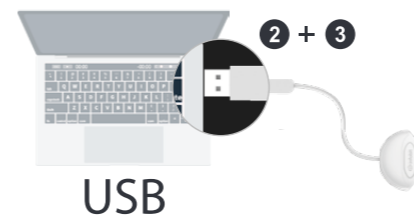

		Available receivers	
	iShare100 series	Video Out:	1080p
		Images per screen:	1
		Max. users on screen:	8
	iShare200 series	Video Out:	4K
		Images per screen:	2
		Max. users on screen:	8
	iShare400 series	Video Out:	4K
		Images per screen:	4
		Max. users on screen:	16
		Available dongles	
	iShare U11	Mirror by:	USB-A
		USB-A port:	mirror / power supply / pair
		Availability:	Not sell in US and EU
	iShare K31	Mirror by:	3 in 1 USB-A, Type C and HDMI
		USB-A port:	mirror / power supply / pair
		Availability:	Not sell in US and EU
	iShare S21	Mirror by:	2 in 1 Type C and HDMI
		USB-A port:	power supply / pair
		Availability:	All countries

K31

Type C, HDMI and USB 3-in-1 dongle

The infobit unmatched Three-in-One design lets the wireless dongle fully compatible with USB-A, Type C and HDMI interfaces.

*For mirror, pair, power supply and firmware update

S21

Type C and HDMI

2-in-1 dongle

The infobit unmatched Two-in-One design lets the wireless dongle fully compatible with USB-A (with converter), Type C and HDMI interfaces.

Go Wireless

Infobit iShare universal USB-A, HDMI and USB Type C dongles avoid the unsightly jumble of cables and adaptors. It creates clean, tidy and comfortable meeting room without any additional adaptors or rummage under the table. Go wireless, you'll spend less time setting - up and more productive and effective.