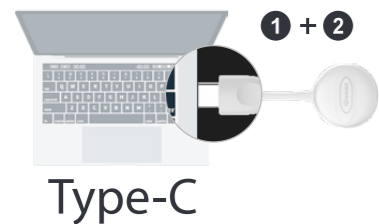

K31

Type C, HDMI and USB 3-in-1 dongle

The infobit unmatched Three-in-One design lets the wireless dongle fully compatible with USB-A, Type C and HDMI interfaces.

*For mirror, pair, power supply and firmware update

S21

Type C and HDMI

2-in-1 dongle

The infobit unmatched Two-in-One design lets the wireless dongle fully compatible with USB-A (with converter), Type C and HDMI interfaces.

Go Wireless

Infobit iShare universal USB-A, HDMI and USB Type C dongles avoid the unsightly jumble of cables and adaptors. It creates clean, tidy and comfortable meeting room without any additional adaptors or rummage under the table. Go wireless, you'll spend less time setting - up and more productive and effective.