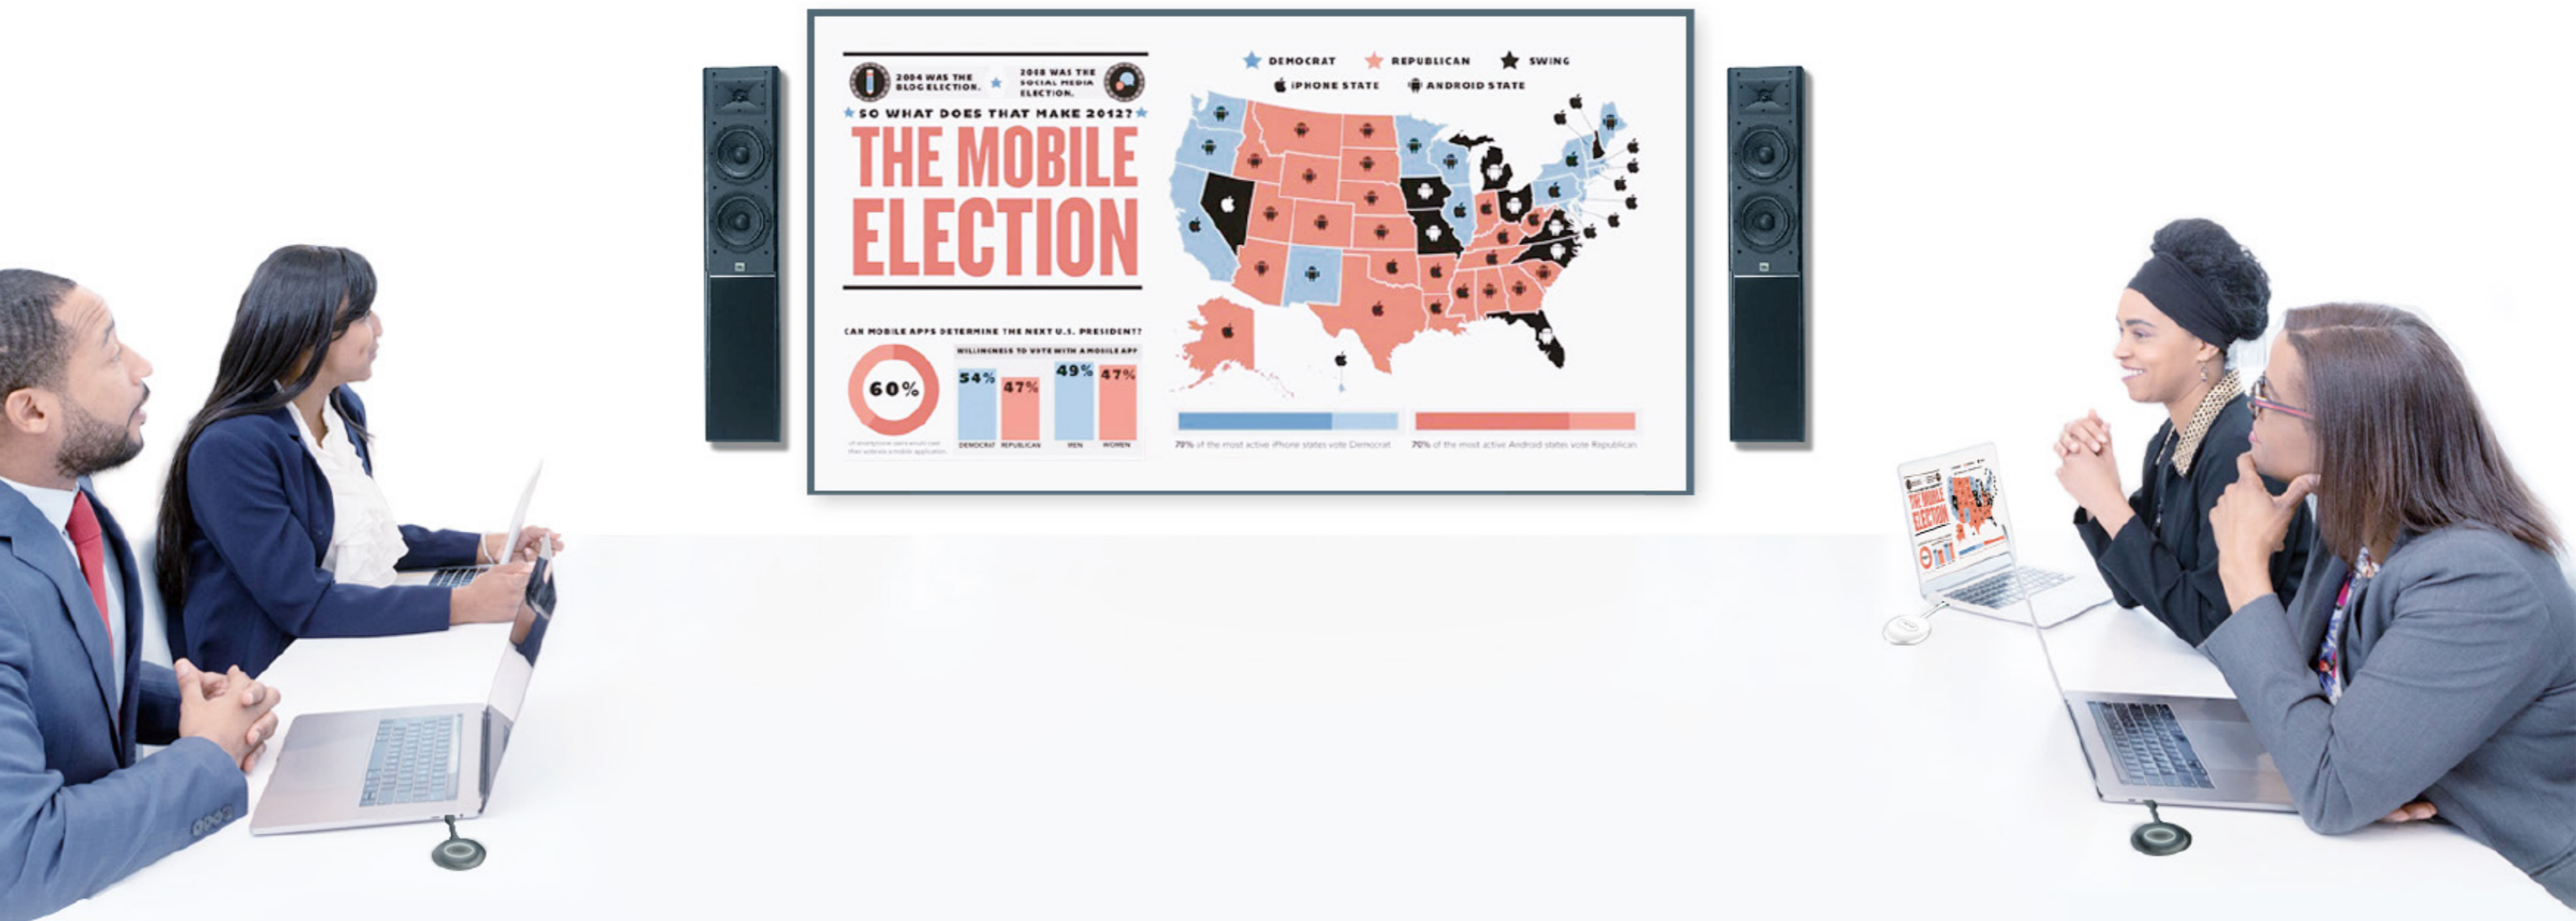

iShare

Wireless presentation system

designed by infobit

infobit
www.infobitav.com

What is iShare?

Infobit iShare allows you to project what's on your laptop or mobile devices, on a presentation screen, transforming your meeting room to be wireless, collaborative and complete sharing with a single click. Designed for intuitive meeting collaboration to empower people in business and education.

Multiple Users

iShare frees everyone to share what's on their device, on the same display, simultaneously. Anyone can connect with one click and present straight away. Just walk into any meeting room and share what you want to, no matter which device it's on- no cable switching and no set-up procedure.

Multiview

Physical cable connection allows only one user projection from one device at a time. iShare supports single view, 1x2 split view or 2x2 quad-view. Supports up to 16x input sources connected simultaneously.

Touch Back Control

With the interactive display or whiteboard, you can control your source PC/Mac by manipulating or annotating without any cable connected or walking back to your seat.

Separated Audio

What if your display does NOT have built-in speaker? iShare receiver box provides 3.5mm separated audio output to connect your standalone speaker/ Sound Bar.