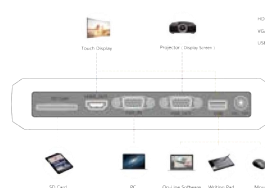

Evo-DocCam V500 could be easily reached out to various displaying terminals by VGA & HDMI. Proper layout and functional integration of physical buttons are available for a more comfortable user experience. It delivers high definition of 1080p videos in RGB and never misses any detail

Functional Physical Buttons

Proper layout and functional integration of physical buttons for a more convenient user experience.

Flexible Multi-Joint

Five joints in two arms, perfectly reveal details from close-up to full shot of various objects.

Compatible with multiple systems

USB is compatible with chrome/windows/mac, besides other software.

Widely Available Generic Interfaces

SD Card / USB ports /VGA IN&OUT / HDMI

Technical Parameters

HARDWARE

- **Sensor:** 1/4" CMOS
- **Resolution:** 8.0MP 3264X2448
- **Frame Rate:** 30fps
- **Digital Zoom:** Max 100X
- **Lens:** F=2.8
- **Shoot Area:** Max. A3 (420 X 297 MM)
- **Illumination System:** White LED X 11
- **Microphone:** Built-in Mic.
- **Power Supply:** DC12V/1A
- **Focus Mode:** Auto Focus
- **Interface:** HDMI OUT / VGA IN / VGA OUT / USB / SD
- **SD Card:** SD / SDHC Compatibility
- **Language:**
Support Chinese, English, Spanish,
German, Korean, French, Italian, Dutch etc. OEM
- **System:** Mac / Chrome / Window XP and Above

DIMENSIONS

- **Height x Width x Depth:**
7.28 " (185 mm) x 11.61 " (295 mm) x 12.59 " (320 mm)

INSIDE THE BOX

- Document Camera
- Adapter
- VGA/HDMI/USB Cable
- Remote Controller
- User Manual
- CD