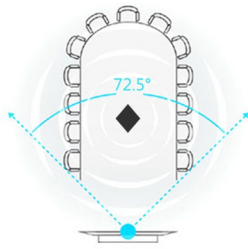

Eacome SV3600 Application

SV3600 Conference Solution