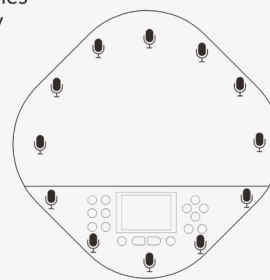

Microphone Beamforming System
12 HD Microphones
Broadcast Quality

Microphone System