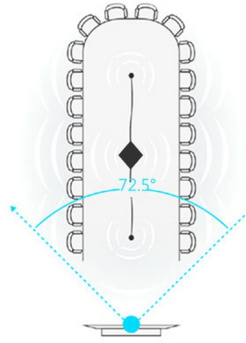

SV3600+Extension Mic. Conference Solution

Partners

BlueJeans

lifesize

zoom

Product Information and Packaging

INSIDE THE BOX

Window 7.8.1 or 10, Mac OS x10.7 m or higher, Android, Linux
Note: For full HD support, please check with your software application for system requirements

INSIDE THE BOX

1. Audio System
2. HD PTZ Camera
3. Hub
4. Remote Control
5. 5m DIN6 Cable *2 pcs
6. 3m USB Cable *1 pcs
7. Power Supply

PRODUCT DIMENSIONS

Camera
Size: 144mm x 144mm x 167.9mm (L x W x H)
Audio System
Size: 238mm x 238mm x 53mm (L x W x H)
Hub
Size: 120mm x 74mm x 34mm (L x W x H)
Group
Size: 520mm x 316mm x 165mm
Weight: 3.25kg

To order, contact your preferred reseller or order

online: www.eacome.com

Address: Floor 15th, Baoneng Technology Building, Qingxiang Road, Longhua District, Shenzhen, China

Tel: +86-75586223352 ext 838

Mob: +86-13922832151

Email: Tylerzhou@eacome.cn

Web: www.eacome.com

Published August 2019

2 Years warranty

Includes Blue Jeans, BroadSoft, Lifesize, Zoom, Polycom, Microsoft Lync, CISCO WebEx, Wechat, Skype, Vidyo, and Skype for business etc.

Integrations 2019 Eacome. Eacome, the Eacome logo and other marks are owned by Eacome and may be registered.

All other trademarks are the properties of their respective owners. Eacome assumes no responsibility for any errors that may appear in this publication. Product pricing and feature information contained herein is subject to change without notice.