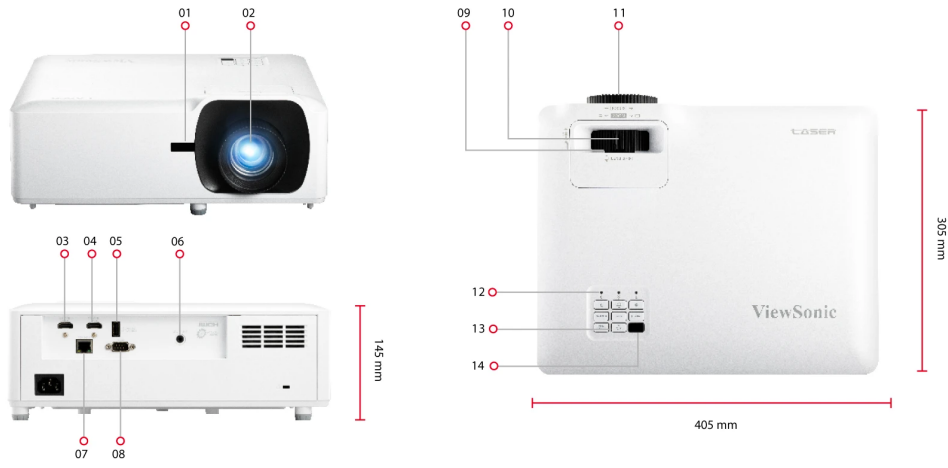

1. Front IR
2. Lens
3. HDMI 1.4/HDCP 1.4
4. HDMI 2.0/HDCP 2.2
5. USB-A (5V/1.5A, Service)
6. Audio Out
7. RJ45 (LAN Control)
8. RS232
9. Lens Shift Control Knob
10. Zoom Ring
11. Focus Ring
12. LED Indicator
13. Keypad
14. IR

Visit Us

www.viewsonic.com

SPECIFICATION

Native Resolution:	1920x1080
Brightness:	5000 (ANSI Lumens)
Contrast Ratio:	3000000:1
Display Color:	1.07 Billion Colors
Light Source Type:	Laser Phosphor
Light Source Life (hours) with Normal Mode:	20000
Light Source Life (hours) with SuperEco Mode:	30000 (Eco)
Lens:	F=2.5-3.26, f=20.911-32.62mm
Projection Offset:	136%+/-5%
Throw Ratio:	1.4~2.24
Optical Zoom:	1.6X
Digital Zoom:	0.8x-2.0x
Image Size:	30"-300"
Throw Distance:	0.93-14.88m (100"@3.10m)
Keystone:	H: +/-30° , V: +/-30°
Lens Shift V. Range:	+0%, -18%
Audible Noise (Normal):	32dB
Audible Noise (Eco):	29dB
Input Lag:	49.9ms
Resolution Support:	VGA(640 x 480) to 4K UHD(3840 x 2160)
HDTV Compatibility:	480i, 480p, 576i, 576p, 720p, 1080i, 1080p, 4K UHD
Horizontal Frequency:	15K-102KHz
Vertical Scan Rate:	23-120Hz

INPUT

HDMI:	2 (HDMI 2.0/ HDCP 2.2 HDMI 1.4/ HDCP 1.4)

OUTPUT

Audio-out (3.5mm):	1
Speaker:	15W x2
USB Type A (Power):	1 (5V/1.5A)

CONTROL

RS232 (DB 9-pin male):	1
RJ45 (LAN control):	1
USB Type A (Services):	1 (share with USB A Output)

OTHERS

Power Supply Voltage:	100-240V+/- 10%, 50/60Hz (AC in)
Power Consumption:	Normal: 245W Standby: <0.5W
Operating Temperature:	0~40°C
Carton:	Brown
Net Weight:	4.5kg
Gross Weight:	6.6kg
Dimensions (WxDxH) with Adjustment Foot:	337x265x131.5mm
Packing Dimensions:	496x195x387mm
OSD Language:	English, French, German, Spanish, Italian, Portuguese, Dutch, Swedish, Finnish, Greek, Norwegian/Danish, Polish, Russian, Simplified_Chinese, Traditional_Chinese, Korean, Arabic, Japanese, Thai, Hungarian, Czechoslovak, Turkish, Farsi, Vietnamese, Indonesian, Romanian, Slovakian, total 27 languages
User Guide Language:	English, S-Chinese, T-Chinese, Indonesian, Finish, French, German, Italian, Japanese, Korean, Polish, Portuguese, Russian, Spanish, Swedish, Turkish, Arabic, Czech, Thai, Vietnamese, total 20 languages

STANDARD ACCESSORY

Power Cord:	1
Remote Control:	1
QSG:	Yes
Warranty Card:	Yes (CN Only)

OPTIONAL ACCESSORY

Wall/Ceiling Mount:	PJ-WMK-007