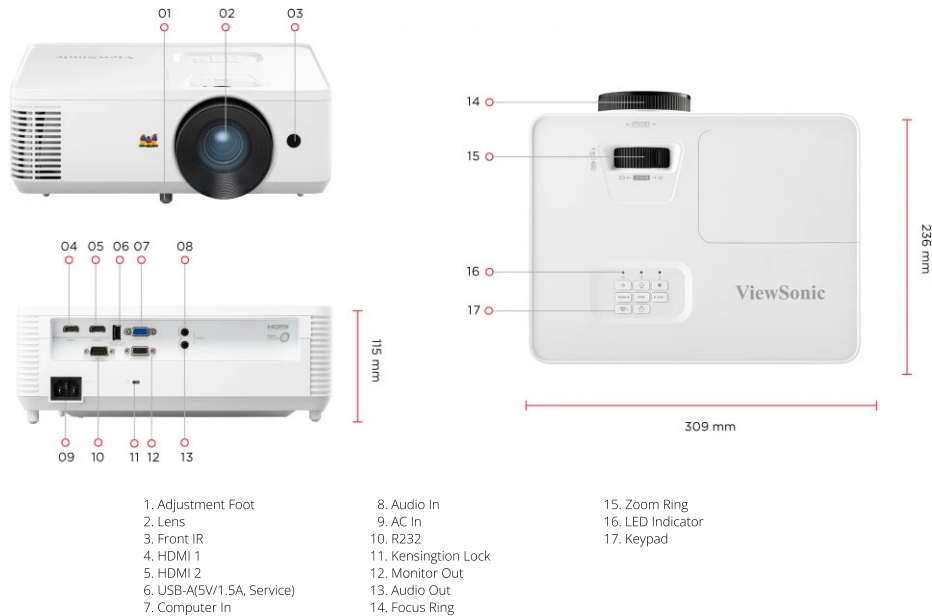

Product Description

The PA700W is ViewSonic's high brightness WXGA business/education projector. With 4,500 ANSI Lumens of highbrightness, the projector offers clear images of up-to-300" large screen in meeting rooms, classrooms, or anyother bright environment. The dual HDMI ports allow you to flexibly connect to multiple devices, easily switchingbetween content sources. The USB Type-A port can supply power to HDMI wireless dongles, making wireless contentstreaming more convenient. The projector also allows software updates via USB cable connection with simply yourlaptops, skipping trips to service centers.