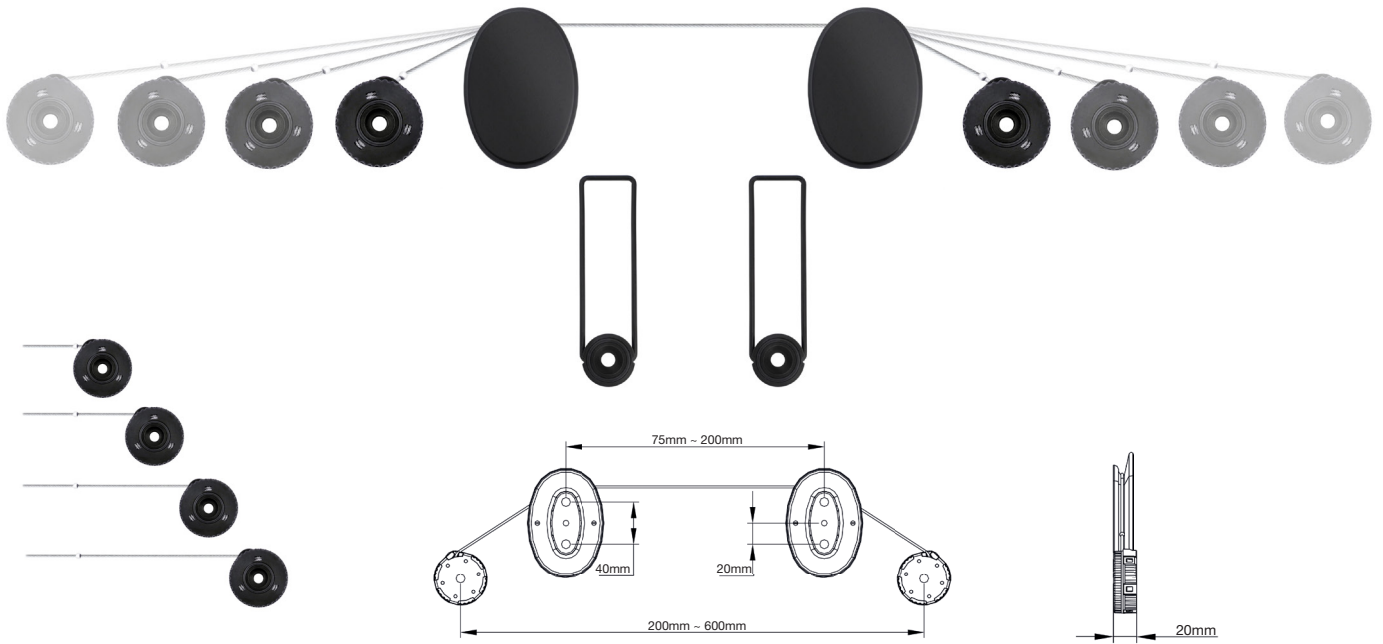

Ready when you are.

M VESA Wire

Art No: 7 350 022 735 040

The M Vesa Wire lets you hang your TV on the wall just the way you would a picture frame. It's an innovative design that perfectly complements the latest ultra-thin LED and ultra-thin plasma HDTVs by reducing the gap between the TV and the wall. Two solid

metal wall-mounted TV "anchors" act as picture frame hooks. Two discs, connected by a sturdy cable, screw onto the back of your TV near the top. Two additional discs attach to the lower part of your set and serve as spacers.

SPECIFICATIONS

M VESA Wire	
For screen size:	26-55"
VESA standard:	200x200 300x300 400x400 400x200 mm
EAN:	7 350 022 735 040
Colour:	Black
Max load:	40 kg
Distance to wall:	20 mm, super slim
Warranty:	5 years
Tilt:	No
Weight:	1 kg
Distribution package:	20 pcs
Single box size (WxDxH):	251x49x169mm