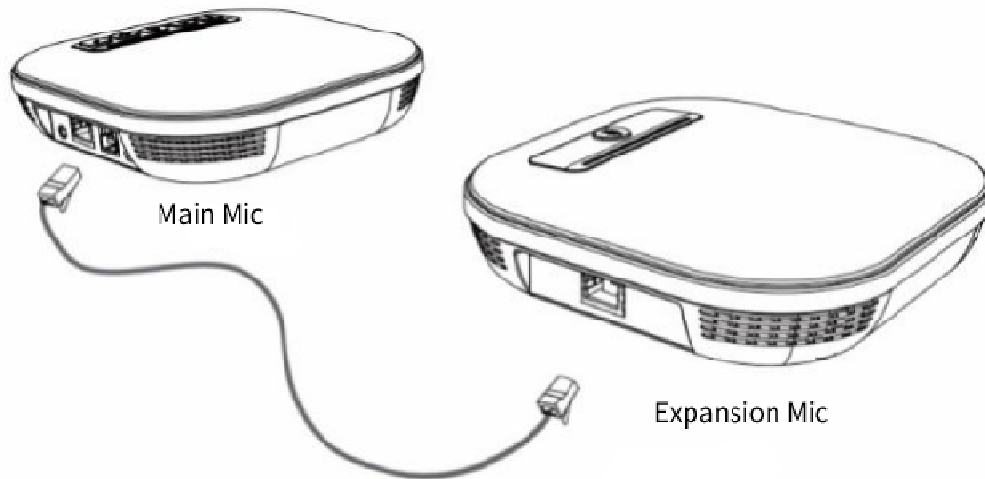

### EVO-SPF-700D

High-Quality Omnidirectional Speakerphone With Expansion Microphone

**EVO-SPF-700D** is a professional-grade omnidirectional speakerphone, which adopts international advanced voice processing technology, providing 48K sampling rate, and echo cancellation is up to 500ms. The sound quality is clear and beautiful, intelligent noise reduction completely eliminates clutter, and the voice is restored with high fidelity. Built-in 4-channel high-definition microphone array, the best pickup distance is 6m (360-degree circle range = 12m), the sound is lifelike, clear and natural.

**EVO-SPF-700D** has perfect expansion capabilities. When it needs to be used in a larger meeting room or for group discussions, the product is equipped with an expansion unit, which has a speaker system and a microphone system, so the two equipment can work in a conference environment at the same time.

The speakers and microphones of the main unit and the expansion unit are fully synchronized, and they can be controlled with each other at the same time, which greatly optimizes the omnidirectional microphone's pickup and playback capabilities, bringing a better experience to the user.

#### Key Features

- Full duplex deep echo cancellation, 48k broadband voice call HD technology, intelligent microphone mixing, dynamic noise suppression, automatic gain technology.
- With 4 built-in unidirectional microphones, the full degree audio = 360-degree circle = range has 12 meters diameter.
- USB and Bluetooth included
- AUX interface, connecting with earphone with 3.5mm audio cable
- Perfect expansion capability. The product is equipped with an expansion unit. The speakers and microphones of the main unit and expansion unit are fully synchronized, and can be controlled each other at the same time, which greatly optimizes the omnidirectional microphone pickup and playback performance.