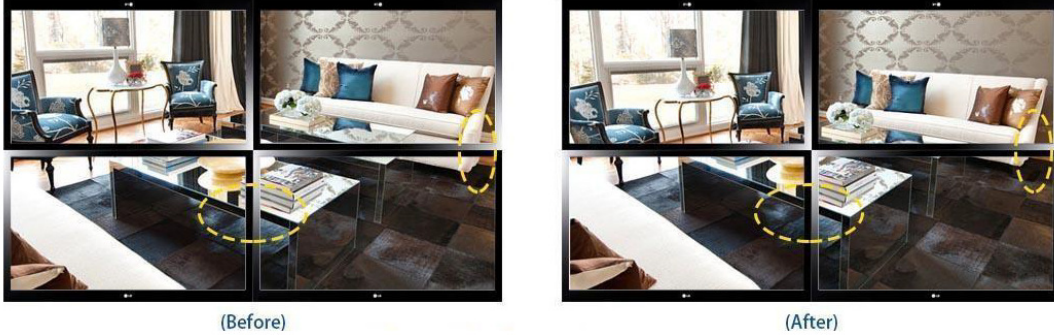

24 Evoness SRL

Str. Bega Nr. 6
400601 Cluj-Napoca
Romania
Tel.: +40 744 539702
E-mail: videocapture@tehnicavizuala.ro
Website: www.tehnicavizuala.ro

Bezel Compensation

VW9x provides Bezel Compensation for all types of displays for accurate display of the image on the Video-Wall.