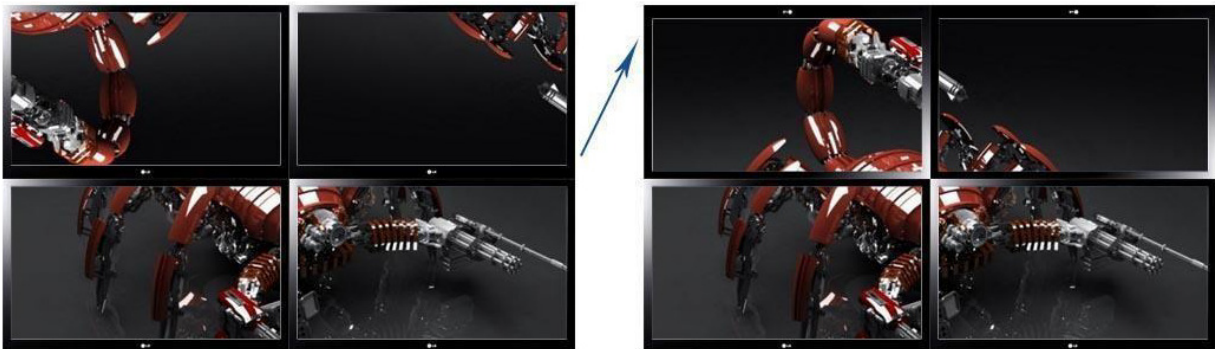

VW9x is a 9-screens video wall controller for LCD TVs, ultra-narrow LCD screens and HD projectors. It supports a 9-ways HDMI signal output connected to 9 LCD TVs or any other display device. It has different functioning modes: 3x2, 2x3, 3x3, 2x2, 2x4, 4x2, etc., which can be customized to suit the user's specific needs.

VW9x is using High-Definition processing chip to support up to 1080 input and output signals: = 1 x VGA, 1 x DVI, 1 x HDMI and 1 x Analog Audio input, plus 1 x USB channel.

The inputs can be switched into a large multi-screens display including the audio and video output. The product is simple and easy to operate because its multi-screens processor is designed with infrared control. It can also be operated through front panel buttons with one-click shortcut control function

180-degree Image Flip

VW9x has a 180-degree image flip function for different display. It is different from other splicing products. Users use LCD TV for multi-screens process, an up row of LCD TVs rotated through 180 degrees which significantly reduce the LCD splicing gap. It also reduces the image distortion caused by the seam. An example is as shown below: