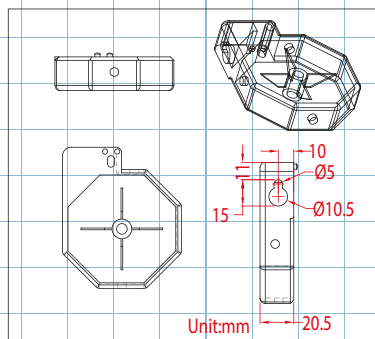

Unit: inch

Note: Data Error ±1". The listed measurements are for general reference only. Please contact Elite Screens to verify product design and dimensions before attempting to integrate its products with any structural or furniture modification. Although a manufacturer may offer product advice, it may be taken or disregarded at the integrator's discretion. Elite Screens will not be held responsible or be otherwise liable for faulty installations.