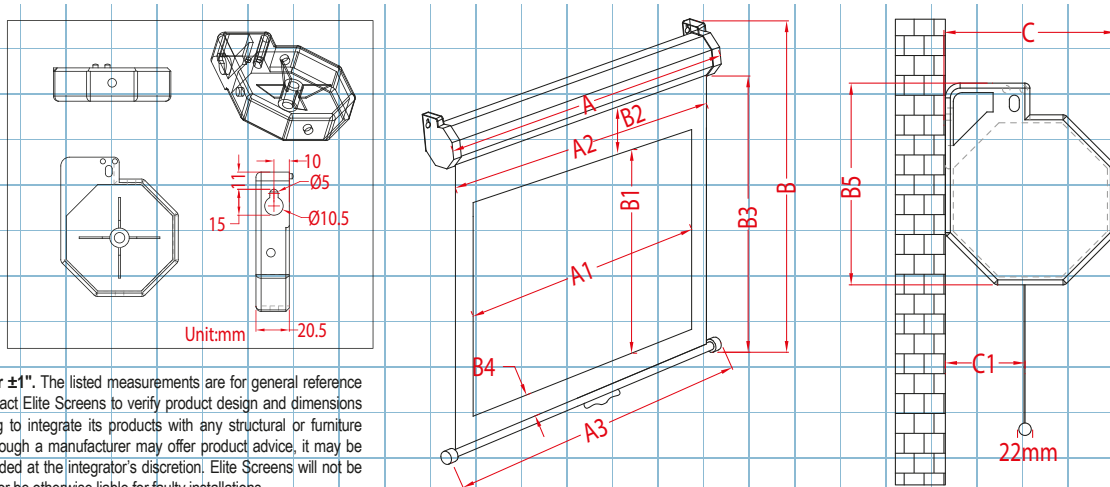

Manual Series Dimensions Table