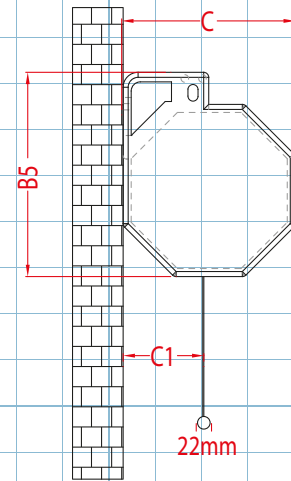

Unit: inch

Note: Data Error ±1". The listed measurements are for general reference only. Please contact Elite Screens to verify product design and dimensions before attempting to integrate its products with any structural or furniture modification. Although a manufacturer may offer product advice, it may be taken or disregarded at the integrator's discretion. Elite Screens will not be held responsible or be otherwise liable for faulty installations.