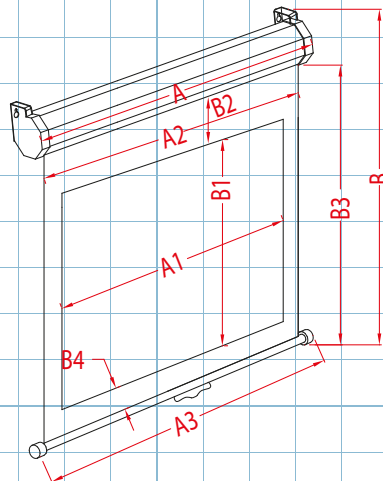

Unit: inch

Note: Data Error ±1". The listed measurements are for general reference only. Please contact Elite Screens to verify product design and dimensions before attempting to integrate its products with any structural or furniture modification. Although a manufacturer may offer product advice, it may be taken or disregarded at the integrator's discretion. Elite Screens will not be held responsible or be otherwise liable for faulty installations.