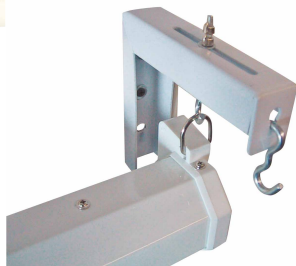

Optional 6" or 12" Brackets provide more flexibility with an installation.