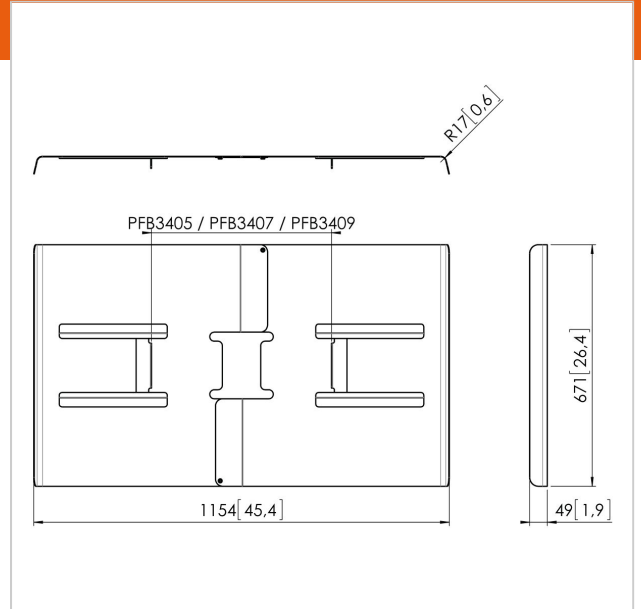

PFA 9116 Back covers landscape 50-55"

Article number (SKU)
Colour

7291160
Black

Universal display rear covers are designed to cover the rear of the display, hiding cables and players from view and to prevent for tampering. The rear covers can be used in combination with Connect-it ceiling and Connect-it floor solutions. The PFA 9115 and PFA 9116 are for single pole landscape mounting. The PFA 9120 and PFA 9121 are for single pole portrait mounting.

PFA 9116 Back covers landscape 50-55"

www.vogels.com

VOGEL'S HOLDING BV 2019 (c) All rights reserved.
Subject to printing errors, technical and price amendments.
Date:2019-05-15

Specifications

Product type number	PFA 9116
Article number (SKU)	7291160
Colour	Black
EAN single box	8712285324888
Guarantee	5 years
Max. screen size (inch)	55
Min. screen size (inch)	50