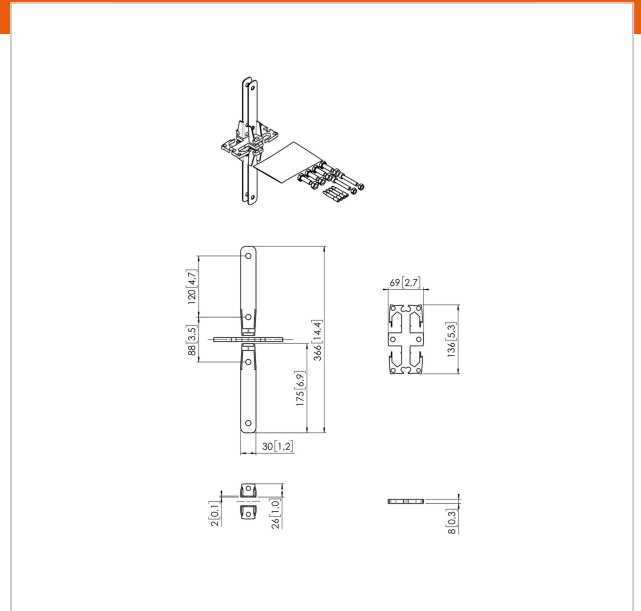

PFA 9156 Pole coupler for PUC 29xx

Article number (SKU)
Colour

7291564
Black

The PFA 9156 is a part of the universal video wall Connect-it system. With the pole coupler you can couple two PUC 29XX poles. Please check for all possibilities our Pro-AV Mount Advisor.

PFA 9156 Pole coupler for PUC 29xx

www.vogels.com

VOGEL'S HOLDING BV 2019 (c) All rights reserved.
Subject to printing errors, technical and price amendments.
Date:2020-03-19

Specifications

Product type number	PFA 9156
Article number (SKU)	7291564
Colour	Black
EAN single box	8712285346842
Guarantee	5 years