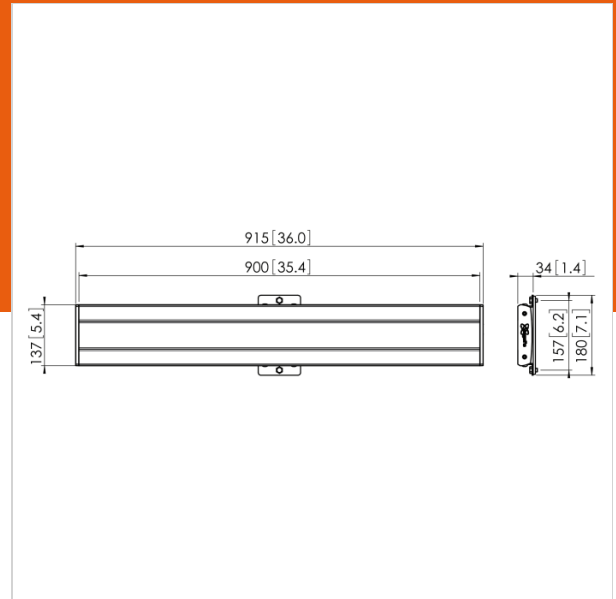

PFB 3409 Display interface bar black

Article number (SKU) 7234090
Colour Black

Key benefits

- Endlessly expandable
- Quick and easy installation
- Fine tuning during installation
- Theft prevention
- TÜV certified

The PFB 3409 interface bar is part of the modular Connect-it system with which you can create your own ceiling, floor or wall solution.

The PFB 3405 has a max. horizontal fitment of 850 mm and can be combined with the display interface strips of the PFS 3xxx Series.