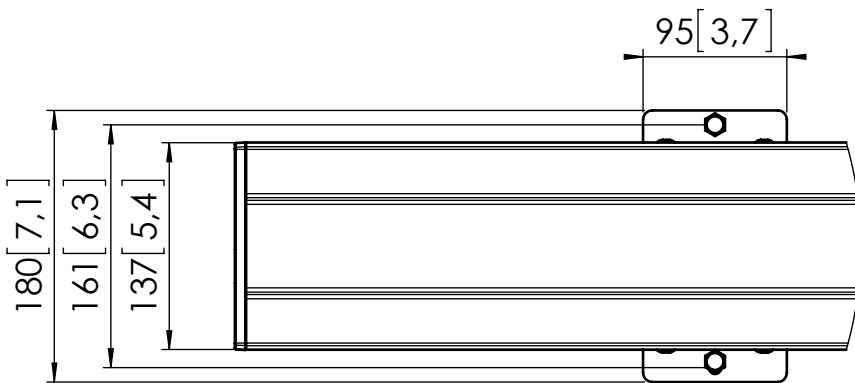

## ASSY PFB 3433

Dimensions in mm [inch]

Max load: 160 KG

A (1 : 5)

C (1 : 3)