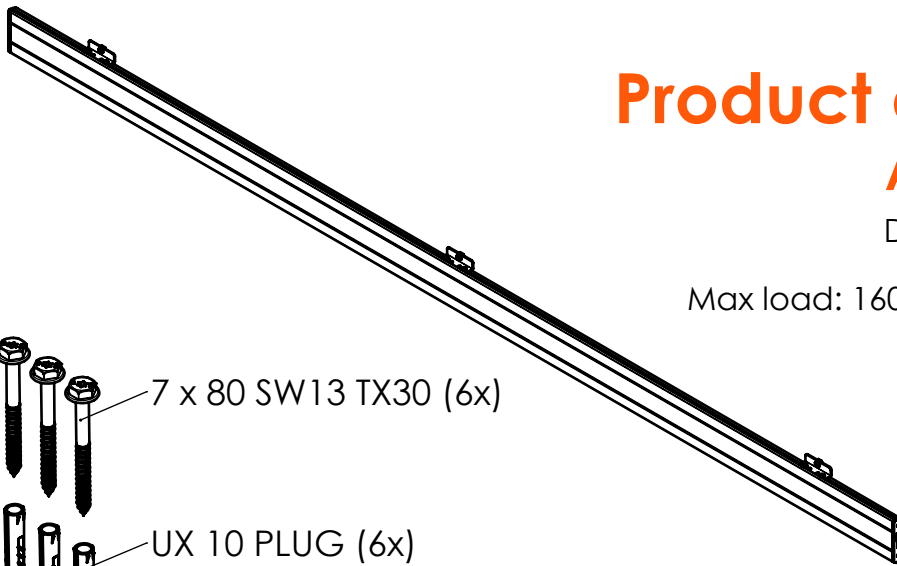

## ASSY PFB 3433

Dimensions in mm [inch]

Max load: 160 KG

A (1 : 5)

C (1 : 3)