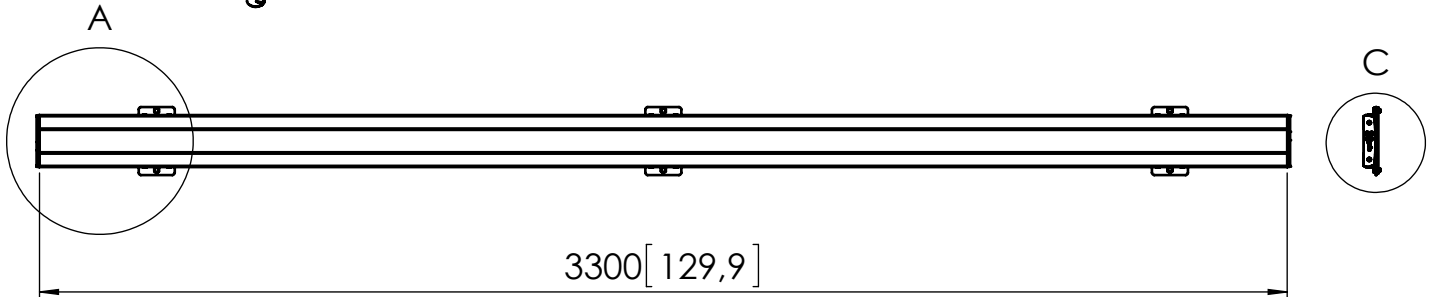

## ASSY PFB 3433

Dimensions in mm [inch]

Max load: 160 KG

A (1 : 5)

C (1 : 3)