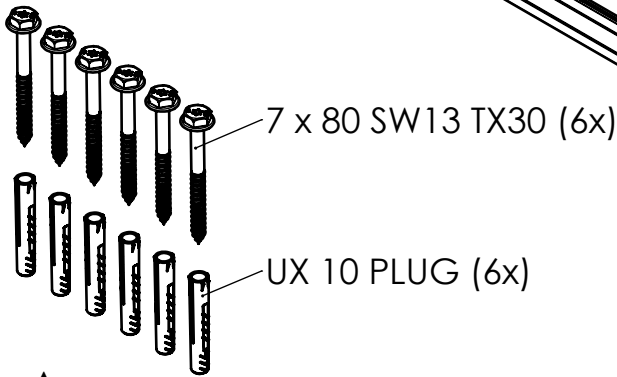

# Product data sheet

## ASSY PFB 3433

Dimensions in mm [inch]

Max load: 160 KG

A (1 : 5)

C (1 : 3)