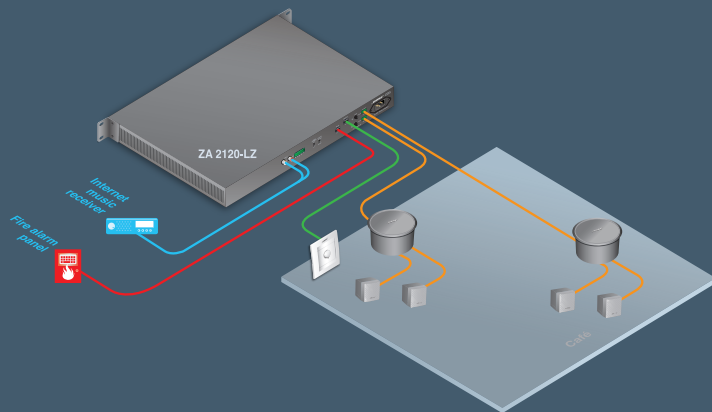

Bose® FreeSpace® amplifiers

Commercial installers and their clients both value a simple, quick, and hassle-free audio system. Bose FreeSpace amplifiers are designed specifically for commercial applications such as restaurants, retail, and hospitality locations where simplicity, reliability, and sound quality are paramount. Consisting of nine models, the FreeSpace amplifier line offers a range of power options and built-in features that enhance any audio installation, especially when using Bose FreeSpace loudspeakers.

Bi-Amping Retail Application

Two-Zone Bar/Restaurant Application

Single-Zone Stereo Café Application

Specifications

	IZA 250-LZ IZA 190-HZ	IZA 2120-LZ IZA 2120-HZ	DXA 2120	ZA 250-LZ ZA 190-HZ	ZA 2120-LZ ZA 2120-HZ
Output Power	2 x 50 W @ 4 Ω 1 x 90 W @ 70/100V	2 x 120 W @ 4 Ω 2 x 120 W @ 70/100V	2 x 120 W @ 4 Ω 2 x 100 W @ 70/100V	2 x 50 W @ 4 Ω 1 x 90 W @ 70/100V	2 x 120 W @ 4 Ω 2 x 120 W @ 70/100V
Inputs	3 line 1 mic 1 mic/line	3 line 1 mic/line	1 line 1 mic 4 mic/line	1 line	
DSP Functions	Opti-voice® paging, dynamic EQ, loudspeaker EQ	Opti-voice® paging, dynamic EQ, loudspeaker EQ	Opti-voice® paging, dynamic EQ, AGC, loudspeaker EQ, mixer/router	N/A	
Accessories	Rack Mount Kit (PC 344958-0410) Remote with A/B switch (PC 041967)	Remote with A/B Switch (PC 041967) Remote volume (PC 041966)	Remote with A/B switch (PC 041967) Remote volume (PC 041966)	Rack Mount Kit (PC 344958-0410)	Remote volume (PC 041966)