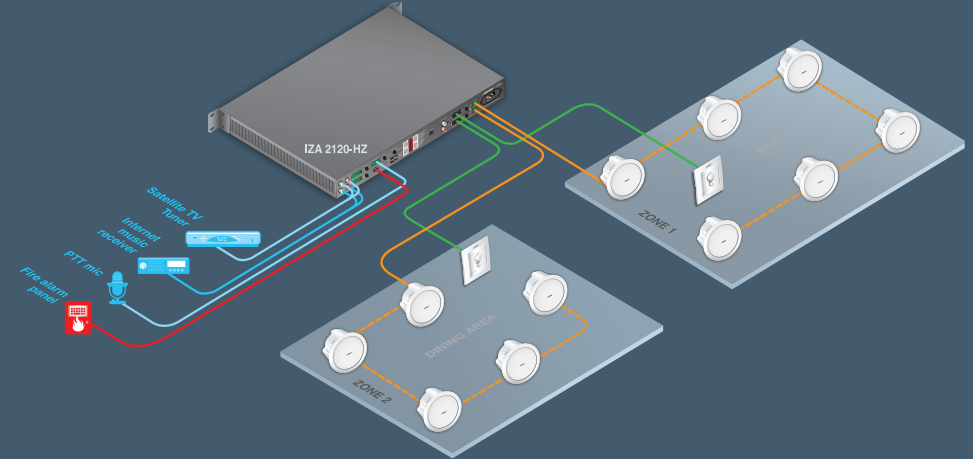

Bose® FreeSpace® amplifiers

Commercial installers and their clients both value a simple, quick, and hassle-free audio system. Bose FreeSpace amplifiers are designed specifically for commercial applications such as restaurants, retail, and hospitality locations where simplicity, reliability, and sound quality are paramount. Consisting of nine models, the FreeSpace amplifier line offers a range of power options and built-in features that enhance any audio installation, especially when using Bose FreeSpace loudspeakers.

Bi-Amping Retail Application

Two-Zone Bar/Restaurant Application

Single-Zone Stereo Café Application

Specifications

	IZA 250-LZ IZA 190-HZ	IZA 2120-LZ IZA 2120-HZ	DXA 2120	ZA 250-LZ ZA 190-HZ	ZA 2120-LZ ZA 2120-HZ
Output Power	2 x 50 W @ 4 Ω 1 x 90 W @ 70/100V	2 x 120 W @ 4 Ω 2 x 120 W @ 70/100V	2 x 120 W @ 4 Ω 2 x 100 W @ 70/100V	2 x 50 W @ 4 Ω 1 x 90 W @ 70/100V	2 x 120 W @ 4 Ω 2 x 120 W @ 70/100V
Inputs	3 line 1 mic 1 mic/line	3 line 1 mic/line	1 line 1 mic 4 mic/line	1 line	
DSP Functions	Opti-voice® paging, dynamic EQ, loudspeaker EQ	Opti-voice® paging, dynamic EQ, loudspeaker EQ	Opti-voice® paging, dynamic EQ, AGC, loudspeaker EQ, mixer/router	N/A	
Accessories	Rack Mount Kit (PC 344958-0410) Remote with A/B switch (PC 041967)	Remote with A/B Switch (PC 041967) Remote volume (PC 041966)	Remote with A/B switch (PC 041967) Remote volume (PC 041966)	Rack Mount Kit (PC 344958-0410)	Remote volume (PC 041966)