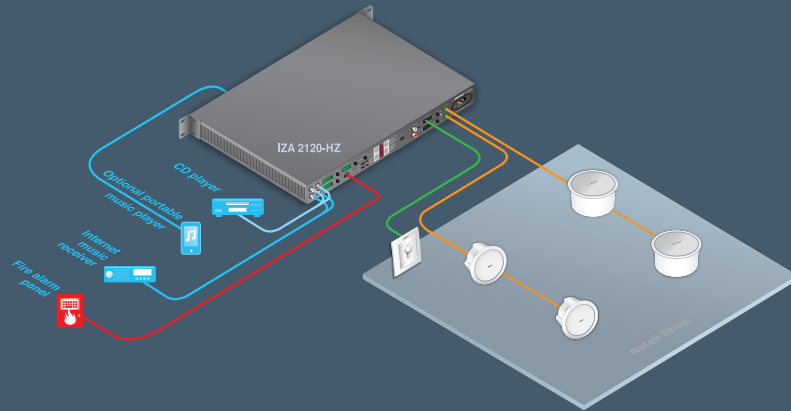

Bose® FreeSpace® amplifiers

Commercial installers and their clients both value a simple, quick, and hassle-free audio system. Bose FreeSpace amplifiers are designed specifically for commercial applications such as restaurants, retail, and hospitality locations where simplicity, reliability, and sound quality are paramount. Consisting of nine models, the FreeSpace amplifier line offers a range of power options and built-in features that enhance any audio installation, especially when using Bose FreeSpace loudspeakers.

Bi-Amping Retail Application

Two-Zone Bar/Restaurant Application

Single-Zone Stereo Café Application

Specifications

	IZA 250-LZ IZA 190-HZ	IZA 2120-LZ IZA 2120-HZ	DXA 2120	ZA 250-LZ ZA 190-HZ	ZA 2120-LZ ZA 2120-HZ
Output Power	2 x 50 W @ 4 Ω 1 x 90 W @ 70/100V	2 x 120 W @ 4 Ω 2 x 120 W @ 70/100V	2 x 120 W @ 4 Ω 2 x 100 W @ 70/100V	2 x 50 W @ 4 Ω 1 x 90 W @ 70/100V	2 x 120 W @ 4 Ω 2 x 120 W @ 70/100V
Inputs	3 line 1 mic 1 mic/line	3 line 1 mic/line	1 line 1 mic 4 mic/line	1 line	
DSP Functions	Opti-voice® paging, dynamic EQ, loudspeaker EQ	Opti-voice® paging, dynamic EQ, loudspeaker EQ	Opti-voice® paging, dynamic EQ, AGC, loudspeaker EQ, mixer/router	N/A	
Accessories	Rack Mount Kit (PC 344958-0410) Remote with A/B switch (PC 041967)	Remote with A/B Switch (PC 041967) Remote volume (PC 041966)	Remote with A/B switch (PC 041967) Remote volume (PC 041966)	Rack Mount Kit (PC 344958-0410)	Remote volume (PC 041966)