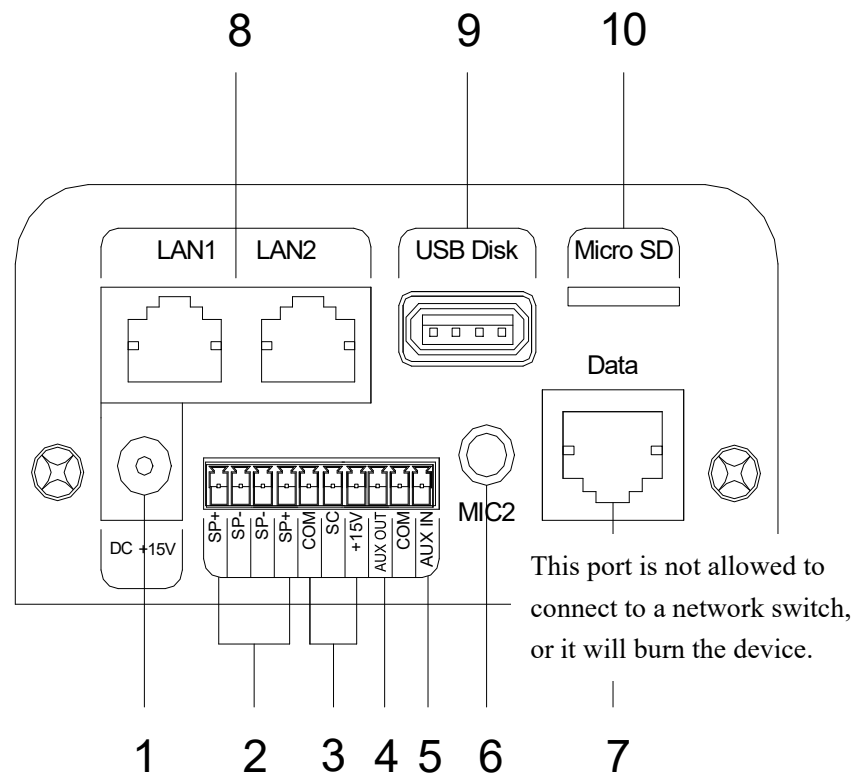

MAG6310 2x15W IP Network Terminal with Amplifier

Features

- Dual Network interface design, able to work across network segments
- Able to connect to anywhere the network reaches
- Built in MP3 player, USB port, and SD slot, for local program playing
- Support up to 48kHz sampling frequency, and 16bit digital audio code stream decoding
- Built in 2*15w with low power consumption setting
- Able to play the background music, emergency broadcast, warning signal from system center
- 1 aux input, 1 aux output, 2 MIC input, 1 EMC output, and 1 short circuit output
- Volume and play status of the zone can be controlled by this terminal
- LED indicator for signal status, and digital display of work condition and information change
- Infrared remote control available

Description

MAG6310 Network display system terminal is a network full digital signal processor based on TCP/IP protocol. With dual network interface design, it can be connect to anywhere the network reaches. Under intelligent control of the system center, this terminal serves to output the long distance audio data flow. Built in MP3 player, USB port, and SD slot, for local program playing. With 1 aux input to connect with other audio source equipment; 1 aux audio output for connection with other amplifiers for power extension; and 1 MIC input for local Paging.

Side Panel

1. Power supply interface

2. Output for Speaker

3. EMC forced insertion play output

4. Auxiliary output interface (AUX OUT)

5. Auxiliary input interface (AUX IN)

6. MIC2 interface

7. DATA