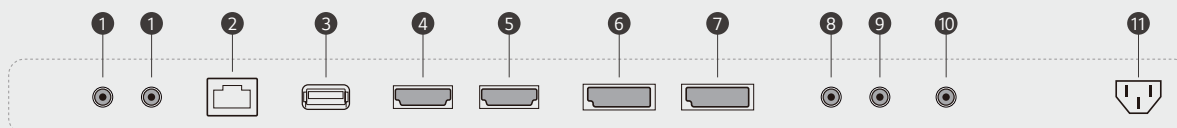

CONNECTIVITY

1 SPEAKER OUT (R / L)

2 LAN

3 USB IN

4 HDMI IN 1

5 HDMI IN 2

6 DP IN

7 DP OUT

8 RS-232C IN

9 RS-232C OUT

10 IR & LIGHT SENSOR

11 AC IN

Download
LG C-Display+
Mobile App

Google Play Store

www.lg.com/global/business/information-display
www.youtube.com/c/LGCommercialDisplay
www.facebook.com/LGInformationDisplay
www.linkedin.com/company/LGinformationdisplay
twitter.com/LG_ID_HQ

LG may make changes to specifications and product descriptions without notice. Copyright © 2023 LG Electronics Inc. All rights reserved. "LG Life's Good" is a registered trademark of LG Corp. The names of products and brands mentioned here may be the trademarks of their respective owners.