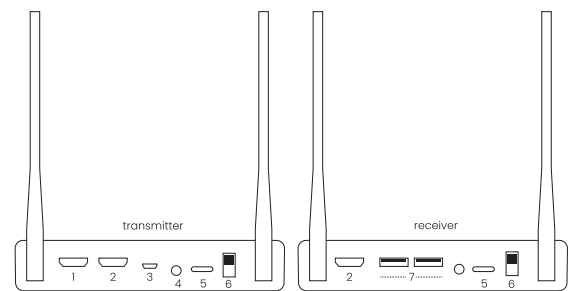

Transmitter

AV input	1x HDMI
AV output	1x HDMI (loopthrough)
Infrared output	1x 3.5 mm jack
USB output	1x micro-USB (PC, laptop)
Dimensions (h x w x d)	22 x 155 x 77 mm
Weight	320 grams

Receiver

Output	1x HDMI
Infrared input	Built-in IR sensor
USB input	2x USB-A (keyboard, mouse)
Multiple receivers	Up to 4 in total
Dimensions (h x w x d)	22 x 155 x 77 mm
Weight	320 grams

General

Power	100-240 VAC 50/60 Hz, 5 VDC adapter
-------	-------------------------------------

Connections

- 1 HDMI in
- 2 HDMI out
- 3 USB (PC) connection
- 4 Infrared output
- 5 DC power
- 6 On/off switch
- 7 USB (keyboard/mouse) connection