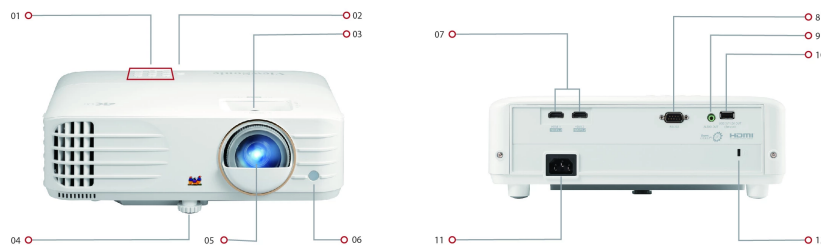

PROJECTOR

PX701-4KE

Key Features

- True 4K HDR visual experience
- 4.2ms Ultra-Fast Input & 240Hz high refresh rate
- Warping, auto V keystone and 1.3x zoom for flexible installation
- 3,200 ANSI Lumens offering bright images in any environment
- Larger screen size with lower cost-per-inch

Product Description

The PX701-4KE is a 3,200 ANSI Lumens high brightness 4K home projector, a great-value choice for upgrading to 4K. Take in impressive visuals in true 4K clarity supporting HDR/HLG, or upgrade your gaming experience to the next level with 4.2ms Ultra-Fast Input and 240Hz refresh rate. Project an up-to-300" big screen on any surface easier than ever with powerful warping, auto V keystone, H/V keystone and 1.3x optical zoom. In addition, the energy-efficient 20,000 hours long lamp life gives it an even lower total cost of ownership than the typical lamp projector.

Native Resolution:	3840x2160
DMD Type:	DC3
Brightness:	3200 (ANSI Lumens)
Contrast Ratio with SuperEco Mode:	12000:1
Display Color:	1.07 Billion Colors
Light Source Type:	Lamp
Light Source Life (hours) with Normal Mode:	6000
Light Source Life (hours) with SuperEco Mode:	20000
Lamp Watt:	203W
Lens:	F=1.94-2.12, f=12-15.6mm
Projection Offset:	120%+/-6%
Throw Ratio:	1.13-1.47
Optical Zoom:	1.3x
Digital Zoom:	0.8x-2.0x
Image Size:	30"-300"
Throw Distance:	0.75m~9.76m(100"@2.50m)
Keystone:	H: +/-40° , V: +/-40°
Lens Shift V. Range:	Up to 20% (Digital)
Lens Shift H. Range:	Up to 20% (Digital)
Audible Noise (Normal):	32dB
Audible Noise (Eco):	28dB
Input Lag:	4.2ms
Resolution Support:	VGA(640 x 480) to 4K(3840 x 2160)
HDTV Compatibility:	720p, 1080i, 1080p, 2160P
Horizontal Frequency:	15K-135KHz
Vertical Scan Rate:	23-240Hz

INPUT

HDMI:	2 (HDMI 2.0b, HDCP 1.4/2.2)
-------	-----------------------------

OUTPUT

Audio-out (3.5mm):	1
Speaker:	10W
USB Type A (Power):	1 (5V/ 1.5A)

CONTROL

RS232 (DB 9-pin male):	1
------------------------	---