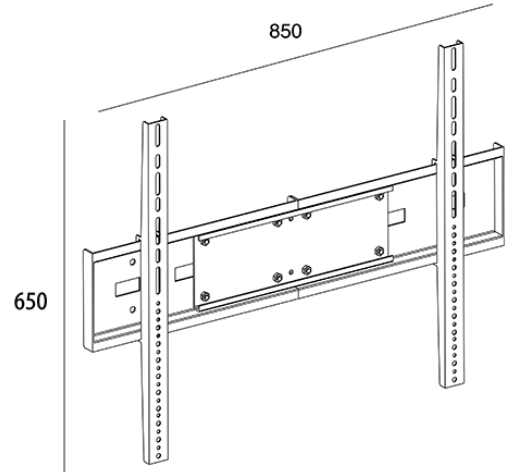

Ready when you are.

M Universal Wallmount Fixed HD 800x600

Art No: 7 350 073 731 091

The Multibrackets M Universal Fixed HD is a versatile wall mount for large display installations. With its smart design the mount can be used for both landscape and portrait installations. With a max weight capacity of 125kg's it can handle screens up to 110". With a wide

VESA range of 800x600 it can also handle most VESA specifications large screens are using.

- To be used in both landscape and portait installations.
- Slim 45mm distance to wall
- Heavy Duty (HD) 125kg max load

SPECIFICATIONS

M Universal Wallmount Fixed HD MAX 800x600

For screen size: 60-110"

Universal & VESA standard: Max VESA 800x600mm

EAN: 7 350 073 731 091

Colour: Black

Max load: 125 kg

Net weight: 8,5 kg

Gross weight: 9,8 kg

Distribution package: 1 pcs

Warranty: 5 years

Distance to wall: 45mm