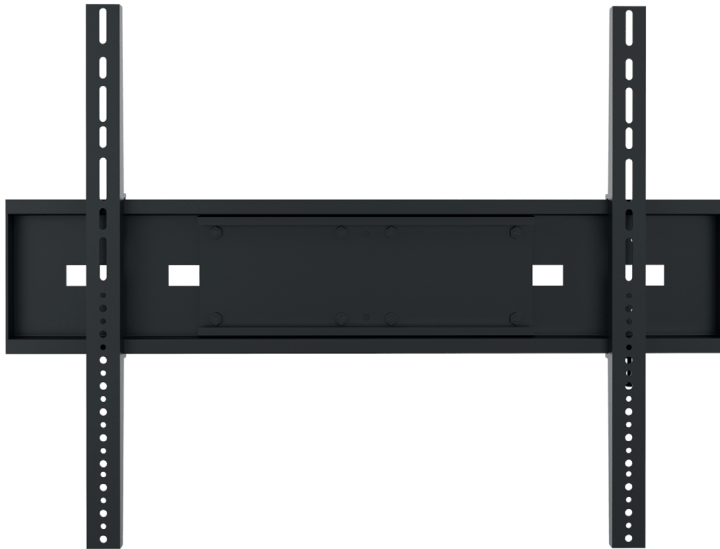

Ready when you are.

M Universal Wallmount Fixed HD 800x600

Art No: 7 350 073 731 091

The Multibrackets M Universal Fixed HD is a versatile wall mount for large display installations. With its smart design the mount can be used for both landscape and portrait installations. With a max weight capacity of 125kg's it can handle screens up to 110". With a wide

VESA range of 800x600 it can also handle most VESA specifications large screens are using.

- To be used in both landscape and portait installations.
- Slim 45mm distance to wall
- Heavy Duty (HD) 125kg max load

SPECIFICATIONS

M Universal Wallmount Fixed HD MAX 800x600

For screen size: 60-110"

Universal & VESA standard: Max VESA 800x600mm

EAN: 7 350 073 731 091

Colour: Black

Max load: 125 kg

Net weight: 8,5 kg

Gross weight: 9,8 kg

Distribution package: 1 pcs

Warranty: 5 years

Distance to wall: 45mm