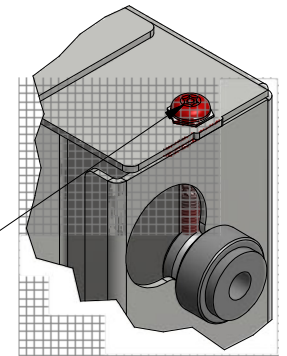

OH55F WALLMOUNT (PORTRAIT / LANDSCAPE) - DIMENSIONS -

WEIGHT MAX LOAD: 63 Kg

The green holes are used for wall fixing

N. 2 SAFETY AND ANTI-THEFT SCREWS

Detail A

LOCKING MECHANISM FOR BOTH VERSIONS