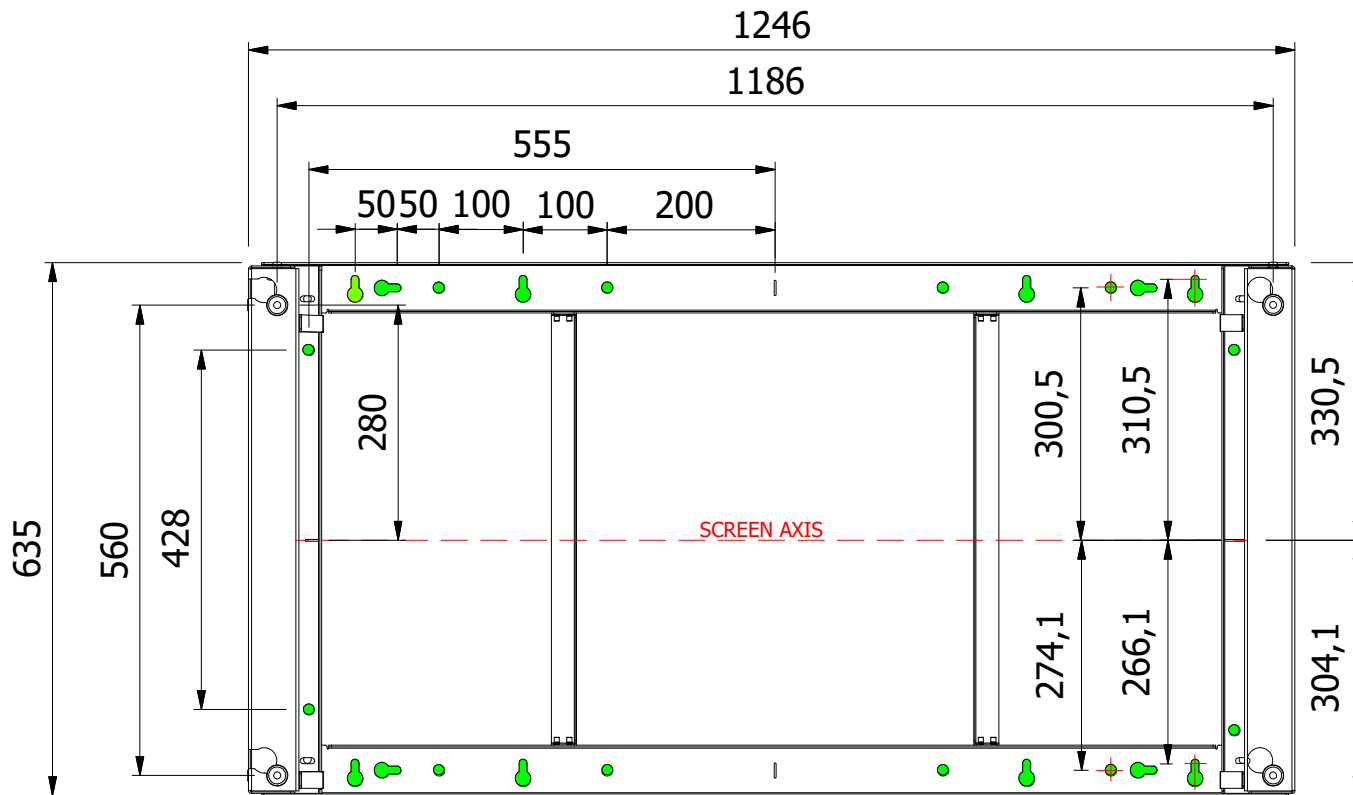

OH55F WALLMOUNT (PORTRAIT / LANDSCAPE) - DIMENSIONS -

WEIGHT MAX LOAD: 63 Kg

The green holes are used for wall fixing

N. 2 SAFETY AND ANTI-THEFT SCREWS

Detail A

LOCKING MECHANISM FOR BOTH VERSIONS