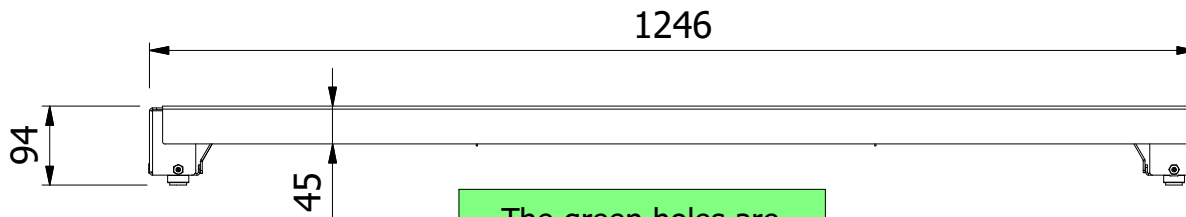

OH55F WALLMOUNT (PORTRAIT / LANDSCAPE) - DIMENSIONS -

WEIGHT MAX LOAD: 63 Kg

The green holes are used for wall fixing

N. 2 SAFETY AND ANTI-THEFT SCREWS

Detail A

LOCKING MECHANISM FOR BOTH VERSIONS