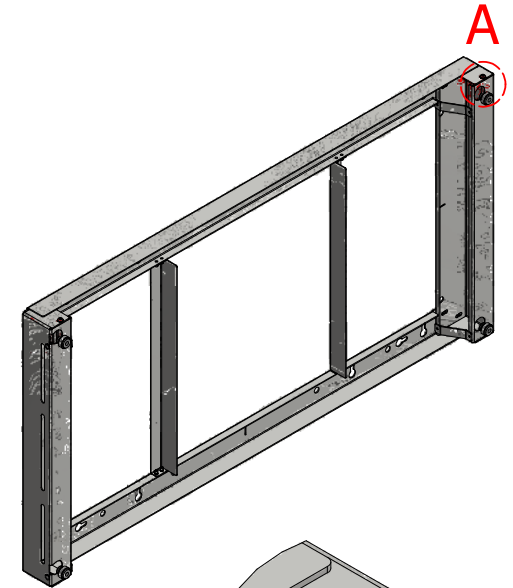

OH55F WALLMOUNT (PORTRAIT / LANDSCAPE) - DIMENSIONS -

WEIGHT MAX LOAD: 63 Kg

The green holes are used for wall fixing

N. 2 SAFETY AND ANTI-THEFT SCREWS

Detail A

LOCKING MECHANISM FOR BOTH VERSIONS