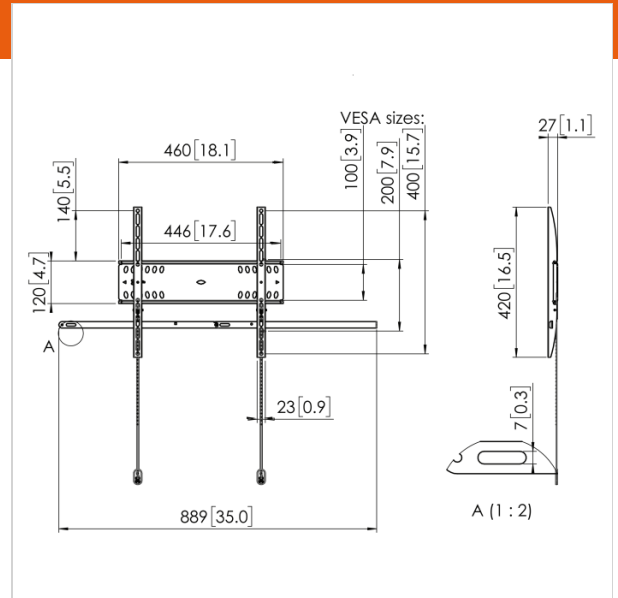

PFW 4500 Display wall mount fixed

Article number (SKU) 7045000
Colour Black

Key Benefits

- Theft prevention
- TÜV certified
- Stylish design
- Easy to install

The PFW 4500 locking fixed wall mount helps protect large flat panel displays in public areas against theft. The PFW 4000 series is designed for public areas that cannot be continuously supervised. The Vogel's Autolock® mechanism securely locks the display in place, and the slim design creates a clean, elegant look. The PFW 4500 is suitable for 42 to 55 inch displays weighing up to 50 kg.

Vogel's Professional products are designed for quick and easy installation. The PFW 4500 wall mount features a unique wall plate that allows installers to very precisely compensate for drilling tolerances to ensure level mounting. Mounting hardware is included.

All products in the 4000 series feature Vogel's Autolock® for easy installation and maximum security. A solid security bar and padlock provide theft prevention while still allowing easy access to the display for servicing. All Vogel's products are TÜV5 certified for maximum safety.