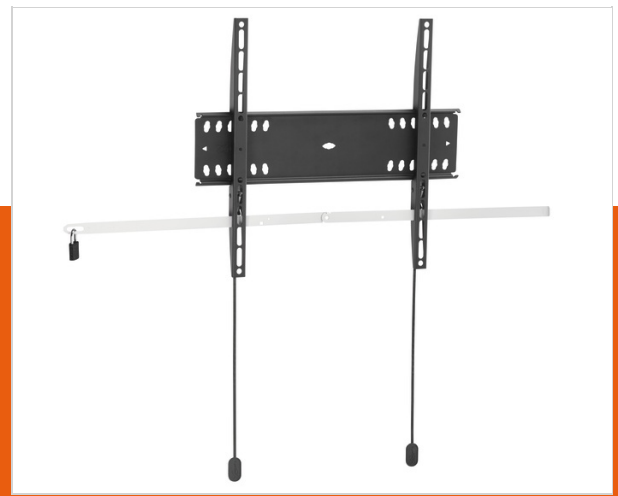

# PFW 4500 Display wall mount fixed

Article number (SKU) 7045000  
Colour Black

## Key Benefits

- Theft prevention
- TÜV certified
- Stylish design
- Easy to install

The PFW 4500 locking fixed wall mount helps protect large flat panel displays in public areas against theft. The PFW 4000 series is designed for public areas that cannot be continuously supervised. The Vogel's Autolock® mechanism securely locks the display in place, and the slim design creates a clean, elegant look. The PFW 4500 is suitable for 42 to 55 inch displays weighing up to 50 kg.

Vogel's Professional products are designed for quick and easy installation. The PFW 4500 wall mount features a unique wall plate that allows installers to very precisely compensate for drilling tolerances to ensure level mounting. Mounting hardware is included.

All products in the 4000 series feature Vogel's Autolock® for easy installation and maximum security. A solid security bar and padlock provide theft prevention while still allowing easy access to the display for servicing. All Vogel's products are TÜV5 certified for maximum safety.