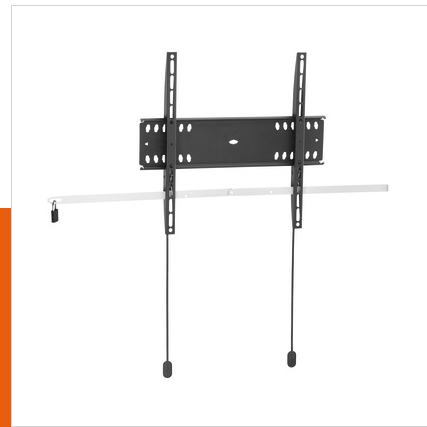

# PFW 4500 Display wall mount fixed

Article number (SKU) 7045000  
Colour Black

## Key Benefits

- Theft prevention
- TÜV certified
- Stylish design
- Easy to install

The PFW 4500 locking fixed wall mount helps protect large flat panel displays in public areas against theft. The PFW 4000 series is designed for public areas that cannot be continuously supervised. The Vogel's Autolock® mechanism securely locks the display in place, and the slim design creates a clean, elegant look. The PFW 4500 is suitable for 42 to 55 inch displays weighing up to 50 kg.

Vogel's Professional products are designed for quick and easy installation. The PFW 4500 wall mount features a unique wall plate that allows installers to very precisely compensate for drilling tolerances to ensure level mounting. Mounting hardware is included.

All products in the 4000 series feature Vogel's Autolock® for easy installation and maximum security. A solid security bar and padlock provide theft prevention while still allowing easy access to the display for servicing. All Vogel's products are TÜV5 certified for maximum safety.