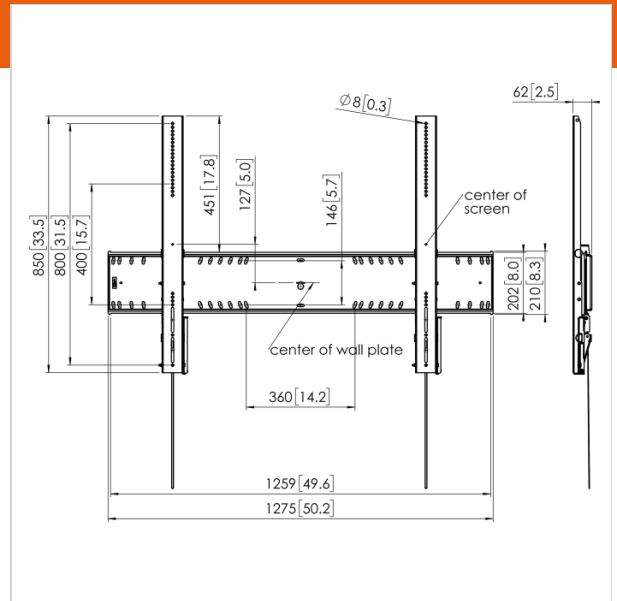

PFW 6910 Display wall mount tilt

Article number (SKU) 7369100
Colour Black

The PFW 6910 is a robust yet elegant tilt wall mount. It features an aesthetically integrated lock on top of the ability to tilt up to 15°. The mount can hold displays from 80 inch, weighing up to 230 kg

Max load in flat position is 230 kg

Max load in Tilt position is 185 kg

PFW 6910 Display wall mount tilt

VOGEL'S HOLDING BV 2017 (c) All rights reserved
 Subject to printing errors, technical and price
 amendments
 Date: 25-10-2017

www.vogels.com

Specifications

Product specifications

Product type number	PFW 6910
Article number (SKU)	7369100
Colour	Black
EAN single box	8712285336126
Tilt	Tilt up to 15°
Guarantee	5 years
Min. screen size (inch)	80
Max. screen size (inch)	120
Max. weight load (kg)	230
Max. display weight (kg)	Up to 165 kg
Min. hole pattern	100mm x 400mm
Max. hole pattern	1200mm x 800mm
Max. height of interface (mm)	850
Max. width of interface (mm)	1275

Technical specifications and dimensions

Min. distance to the wall (mm)	62
--------------------------------	----