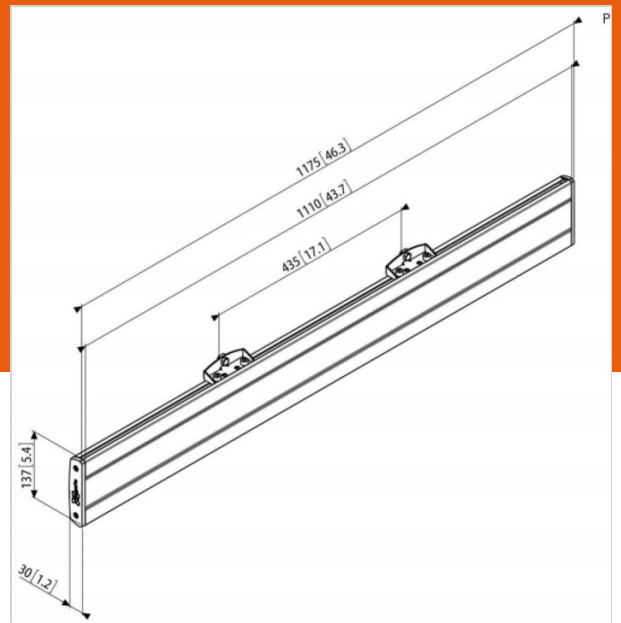

PFB 3411 Display interface bar black

Article number (SKU) 7234110
Colour Black

Key benefits

- Endlessly expandable
- Quick and easy installation
- Fine tuning during installation
- Theft prevention
- TÜV certified

The PFB 34xx interface bar is part of the modular Connect-it system with which you can create your own ceiling, floor or wall solution.

The PFB 3411 has a max. horizontal fitment of 1110 mm and can be combined with the display interface strips of the PFS 3xxx Series.

Product type number	PFB 3411
Article number (SKU)	7234110
Colour	Black
EAN single box	8712285329487
TÜV certified	Yes
Guarantee	5 years
Max. weight load on pole (kg)	160
Max. weight load on wall (kg)	106
Max. height of interface (mm)	180
Max. width of interface (mm)	1175
Max. depth of interface (mm)	35