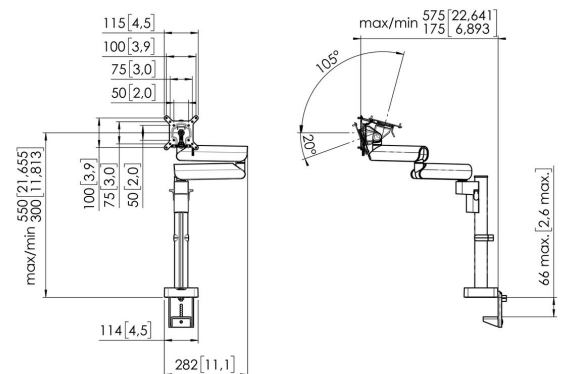

## MOMO 2137 Monitor Arm Motion (black)

### Key Benefits

- Height Adjustable
- Suitable for one, two or a whole series of monitors
- Easy install
- Flexible modular system
- TÜV certified / 10-year guarantee

The ergonomic monitor arm for every workplace The MOMO 2137 is a monitor arm specially designed for height-adjustable monitors. The monitor arm is suitable for monitors up to 43 inches and weighing up to 20 kg.

# Specifications

Article number (SKU)	7121370
Colour	Black
EAN single box	8712285353826
TÜV certified	Yes
Tilt	Tilt -20°/+105°
Turn	Up to 180°
Rotate	Up to 180°
Guarantee	10 years
Min. screen size (inch)	10
Max. screen size (inch)	43
Max. height of interface (mm)	115
Max. width of interface (mm)	115
Adjustable depth	True
Adjustable height	True
Max. screen size (inch)	43
Number of pivot points	3
Universal or fixed hole pattern	Fixed
Height adjustment	Manual operated
Max. center display	550
Mounting Possibilities	On and through desk