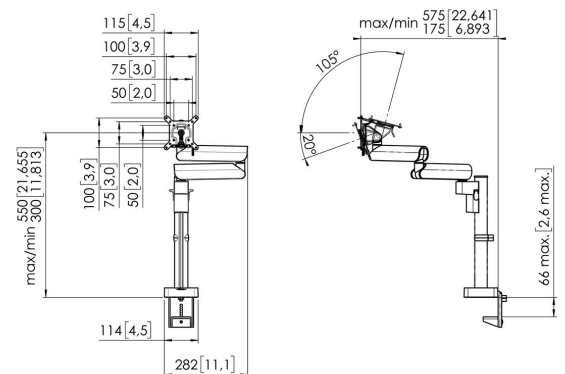

MOMO 2137 Monitor Arm Motion (white)

Key Benefits

- Height Adjustable
- Suitable for one, two or a whole series of monitors
- Easy install
- Flexible modular system
- TÜV certified / 10-year guarantee

The ergonomic monitor arm for every workplace The MOMO 2137 is a monitor arm specially designed for height-adjustable monitors. The monitor arm is suitable for monitors up to 43 inches and weighing up to 20 kg.

MOMO 2137 Monitor Arm Motion (white)

Specifications

Article number (SKU)	7121371
Colour	White
EAN single box	8712285353840
TÜV certified	Yes
Tilt	Tilt -20°/+105°
Turn	Up to 180°
Rotate	Up to 180°
Guarantee	10 years
Min. screen size (inch)	10
Max. screen size (inch)	43
Max. height of interface (mm)	115
Max. width of interface (mm)	115
Adjustable depth	True
Adjustable height	True
Max. screen size (inch)	43
Number of pivot points	3
Universal or fixed hole pattern	Fixed
Height adjustment	Manual operated
Max. center display	550
Mounting Possibilities	On and through desk