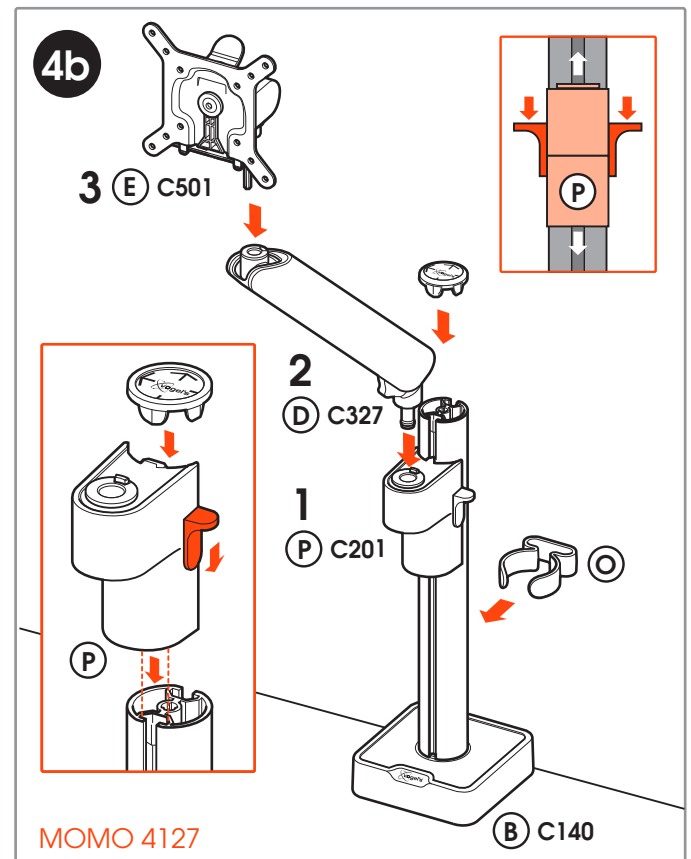

CONTENTS

Mounting Instructions	3
Notes	9
Contact Details	12

Max. load
10 kg / 22 lbs

MOMO 4138

- C 1x C316
- D 1x C327
- E 1x C501
- B 1x C104
- A 1x C103
- F 1x
- G 1x
- H 2x
- I 1x
- J 1x
- K 1x
- L 1x
- M 1x
- N 4x

MOMO 4127
MOMO 4137
MOMO 4237

- E 1x/2x C501
- D 1x/2x C327
- C 1x/2x C320
- B 1x C140
- A 1x C103
- P 1x/2x C201
- F 1x
- G 1x
- H 2x
- I 1x
- J 1x
- K 1x
- L 1x
- M 1x
- N 4x
- O 1x

USE TWO HANDS

Vogel's Products BV