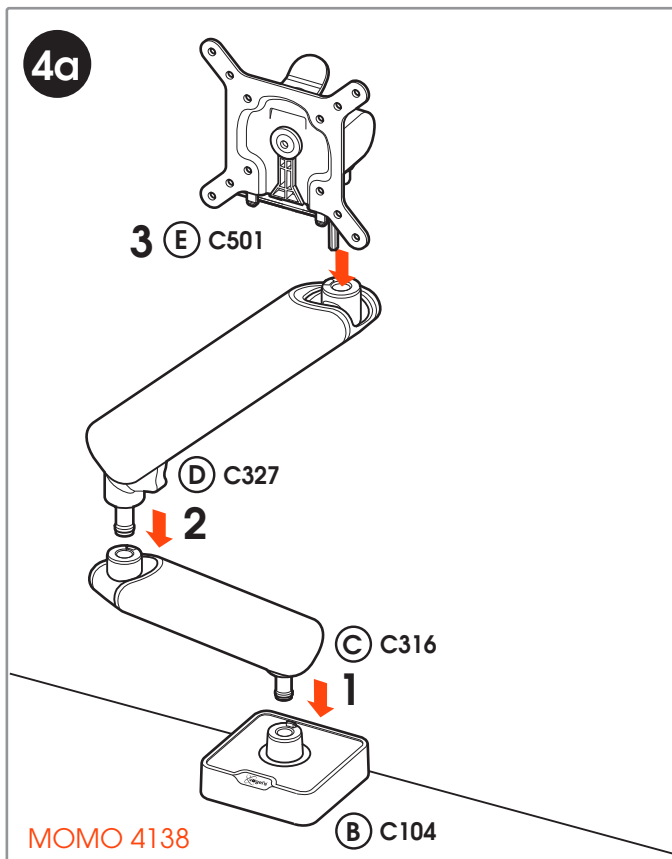

CONTENTS

Mounting Instructions	3
Notes	9
Contact Details	12

Max. load
10 kg / 22 lbs

MOMO 4138

- C 1x C316
- D 1x C327
- E 1x C501
- B 1x C104
- A 1x C103
- F 1x
- G 1x
- H 2x
- I 1x
- J 1x
- K 1x
- L 1x
- M 1x
- N 4x

MOMO 4127
MOMO 4137
MOMO 4237

- E 1x/2x C501
- D 1x/2x C327
- C 1x/2x C320
- B 1x C140
- A 1x C103
- P 1x/2x C201
- F 1x
- G 1x
- H 2x
- I 1x
- J 1x
- K 1x
- L 1x
- M 1x
- N 4x
- O 1x

USE TWO HANDS

Vogel's Products BV