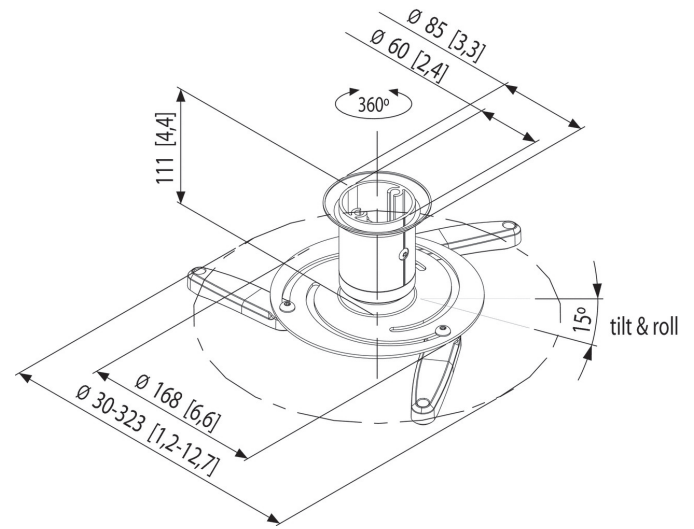

VPC 545 Projector ceiling mount

Specifications

- Max. weight: 10 kg / 22 lbs
- Tilt: 15 °
- Turn: 360 °
- Number of pivot points: 1
- Guarantee: 5 years
- Available colours: Silver

The VPC 545 projector ceiling mount fits virtually all projectors weighing up to 10 kg. It has a tilt, turn and roll function.

VPC 545 Projector ceiling mount

The metal arms are adjustable and fit virtually all projectors equipped with screw connection. Using the handy click in/out system, it is easy to attach or remove the projector, for instance for service purposes. Whether it be for presentations, or for watching movies, this universal projector mount will come in very useful. It avoids the necessity of finding a table or temporary support for the projector.

Features

- Tilt and roll functions guarantee optimal viewing position
- Easy mounting
- Universal mounting frame

Logistic information

- Packaging size: 305x205x69 mm
- Max. weight: 1 kg / 3 lbs
- EAN Code: 8712285311307