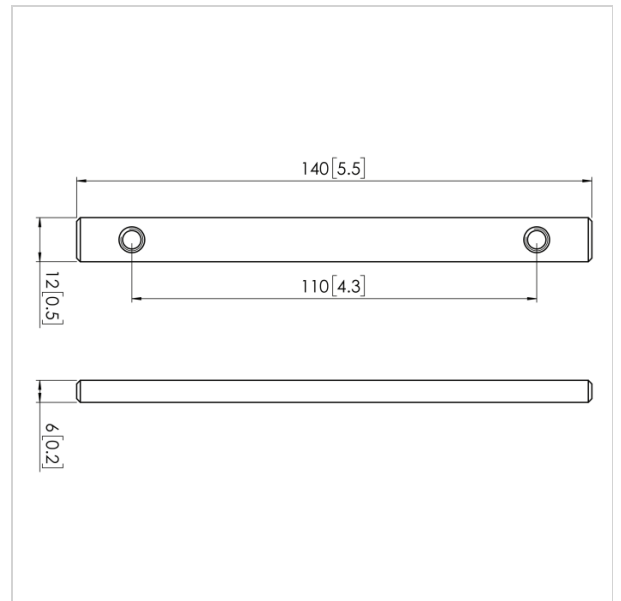

PUA 9501 Pole coupler for PUC 21xx/23xx

Article number (SKU) 7295014
Colour Stainless Steel

2 poles from the Connect-it Series (PUC 2108, PUC 2115, PUC 2130, PUC 2308, PUC 2315 or PUC 2330) can be coupled with the PUA 9501.

PUA 9501 Pole coupler for PUC 21xx/23xx

VOGEL'S HOLDING BV 2017 (c) All rights reserved
Subject to printing errors, technical and price
amendments
Date: 10-11-2017

www.vogels.com

Specifications

Product specifications

Product type number	PUA 9501
Article number (SKU)	7295014
Colour	Stainless Steel
EAN single box	8712285317361
Guarantee	5 years