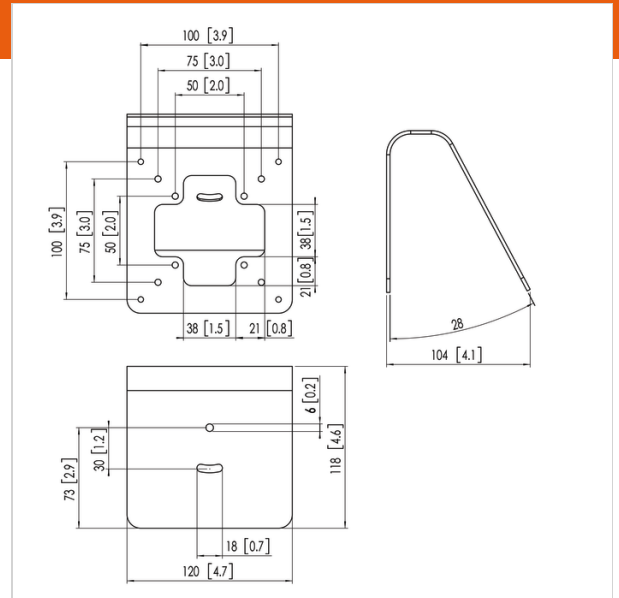

## Key benefits

- Theft prevention
- Easy to install
- Stylish design

PTA 3103 is a table or wall mount designed to be used in combination with the Vogel's PTS secure tablet enclosures (TabLock).

The TabLock is secured to the mount with screws inside the TabLock. The tilt angle is fixed. The mount can be used for both wall and table mounting.

### Product specifications

Product type number	PTA 3103
Article number (SKU)	7493130
Colour	Black
EAN single box	8712285335242
TÜV certified	Yes
Guarantee	5 years
Max. weight load (kg)	5
Min. hole pattern	50mm x 50mm
Max. hole pattern	100mm x 100mm