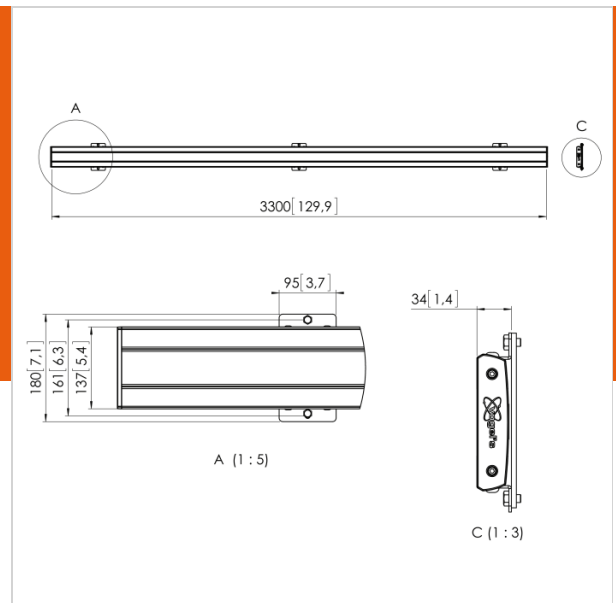

PFB 3433 Display interface bar black

Article number (SKU) 7234330
Colour Black

Key benefits

- Endlessly expandable
- Quick and easy installation
- Fine tuning during installation
- Theft prevention
- TÜV certified

The PFB 3433 interface bar is part of a unique and flexible system that is ideal for video wall setups and in-line menuboarding. With this modular concept, based on Connect-it, you can create a video wall solution for almost every set-up requirement.

The video wall consists of interface bars (PFB 34xx) and one set of multi directional (3D) adjustable interface display strips (PFS 35xx) per display. Vogel's offers 3 different lengths of interface bars varying from 1900 to 3300 mm and two different interface display strips with VESA 400 mm and 800 mm.

The PFB 3433 interface bar is a part of the modular Connect-it system which can be used for ceiling, floor and wall mounting. The PFB 3433 with a length of 3300 mm is ideal for mounting multiple displays. The PFB 3433 can be used in combination with other interface bars of the PFB 34xx series by using the interface bar coupler (PFA 9104).

The advantage of the modularity is that you create almost any desirable length without cutting