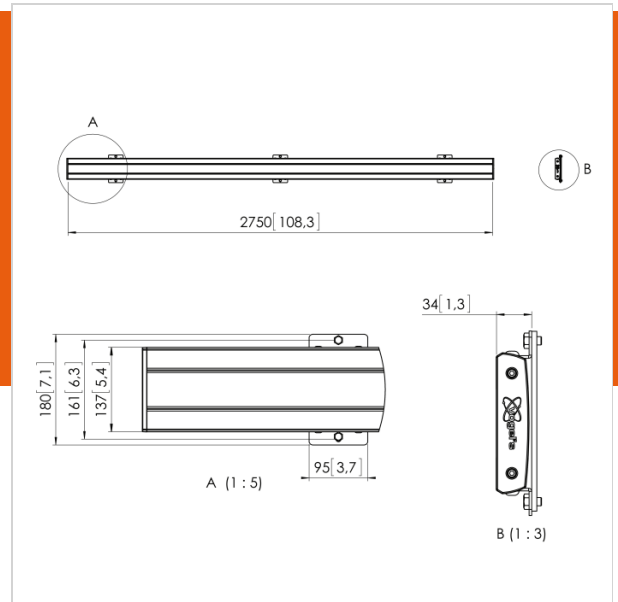

PFB 3427 Display interface bar black

Article number (SKU) 7234270
Colour Black

Key benefits

- Endlessly expandable
- Quick and easy installation
- Fine tuning during installation
- Theft prevention
- TÜV certified

The PFB 3427 interface bar is part of a unique and flexible system that is ideal for video wall setups and in-line menuboarding. With this modular concept, based on Connect-it, you can create a video wall solution for almost every set-up requirement.

The video wall consists of interface bars (PFB 34xx) and one set of multi directional (3D) adjustable interface display strips (PFS 35xx) per display. Vogel's offers 3 different lengths of interface bars varying from 1900 to 3300 mm and two different interface display strips with VESA 400 mm and 800 mm.

The PFB 3427 interface bar is a part of the modular Connect-it system which can be used for ceiling, floor and wall mounting. The PFB 3427 with a length of 2700 mm is ideal for mounting multiple displays. The PFB 3427 can be used in combination with other interface bars of the PFB 34xx series by using the interface bar coupler (PFA 9104).

The advantage of the modularity is that you create almost any desirable length without cutting.