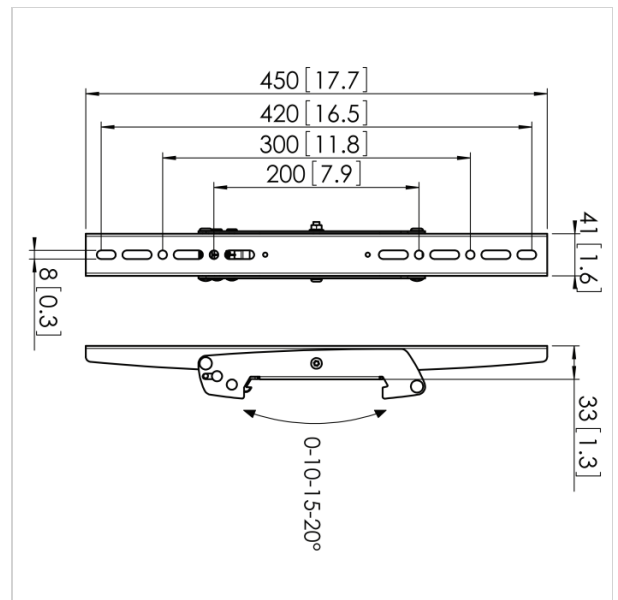

PFS 3304 Display interface strips tilt

Article number (SKU) 7233040
Colour Black

Key benefits

- Endlessly expandable
- Quick and easy installation
- Fine tuning during installation
- Theft prevention
- TÜV certified

The PFS 3304 interface display strips is part of the modular Connect-it system with which you can create your own ceiling or floor solution for medium to large sized displays.

The PFS 3304 is suitable for medium to large sized displays up to 80 kg with a max. vertical fitment of 420 mm. For creating a ceiling solution combine the PFS 3304 with a Connect-it ceiling plate, pole (PUC 25xx Series) and interface bar (PFB 34xx Series). For creating a floor solution combine the PFS 3304 with a Connect-it floor plate/ trolley, pole (PUC 27xx Series) and interface bar (PFB 34xx Series). The PFS 3304 can also be combined with the motorized products (PFFE 7110, PFTE 7112, PFWE 7150).

Product type number	PFS 3304
Article number (SKU)	7233040
Colour	Black
EAN single box	8712285318863
TÜV certified	Yes
Tilt	Tilt up to 20°
Guarantee	5 years
Max. weight load (kg)	80
Max. bolt size	M8
Max. height of interface (mm)	450
Max. width of interface (mm)	41