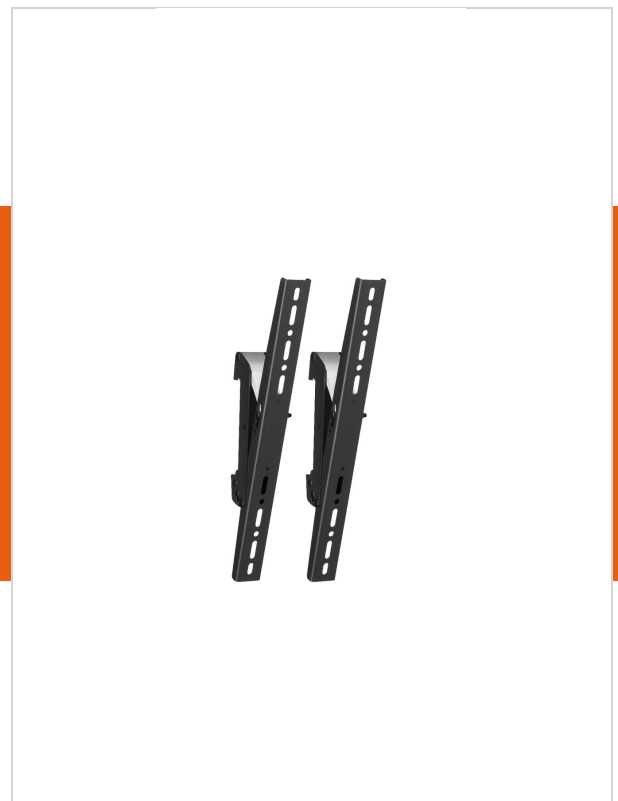

PFS 3304 Display interface strips tilt

Article number (SKU) 7233040
Colour Black

Key benefits

- Endlessly expandable
- Quick and easy installation
- Fine tuning during installation
- Theft prevention
- TÜV certified

The PFS 3304 interface display strips is part of the modular Connect-it system with which you can create your own ceiling or floor solution for medium to large sized displays.

The PFS 3304 is suitable for medium to large sized displays up to 80 kg with a max. vertical fitment of 420 mm. For creating a ceiling solution combine the PFS 3304 with a Connect-it ceiling plate, pole (PUC 25xx Series) and interface bar (PFB 34xx Series). For creating a floor solution combine the PFS 3304 with a Connect-it floor plate/ trolley, pole (PUC 27xx Series) and interface bar (PFB 34xx Series). The PFS 3304 can also be combined with the motorized products (PFFE 7110, PFTE 7112, PFWE 7150).

PFS 3304 Display interface strips tilt

www.vogels.com

VOGEL'S HOLDING BV 2018 (c) All rights reserved
Subject to printing errors, technical and price
amendments
Date: 11-01-2018

Specifications

Product specifications

Product type number	PFS 3304
Article number (SKU)	7233040
Colour	Black
EAN single box	8712285318863
TÜV certified	Yes
Tilt	Tilt up to 20°
Guarantee	5 years
Max. weight load (kg)	80
Max. bolt size	M8
Max. height of interface (mm)	450
Max. width of interface (mm)	41