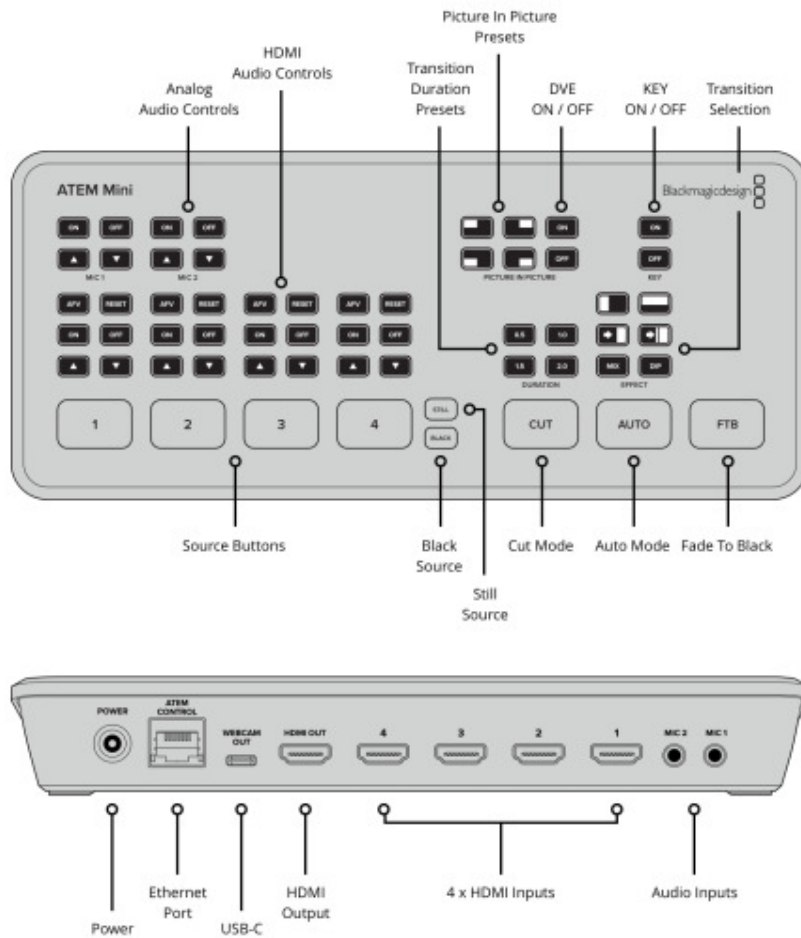

To stream, ATEM Mini also has a USB output that works like a webcam, so you can connect to any video software. There's also HDMI video out for projectors.

Connections

Total Video Inputs

4

Total Outputs

2

Total Aux Outputs

4 x HDMI type A, 10-bit
HD switchable.

2 channel embedded audio.

Video Input Re-Sync

On all 4 HDMI inputs.

Frame rate and format convertors

On all 4 HDMI inputs.

HDMI Program Outputs

1

Computer Outputs

1 x USB Type-C 3.1 Gen 1.

24 Evoness SRL

Str. Bega Nr. 6
400601 Cluj-Napoca
Romania

Tel.: +40 744 539702

E-mail: videocapture@tehnicavizuala.ro

Website: www.tehnicavizuala.ro

Standards

Audio Mixer

6 input x 2 channel mixer.
Selectable On/Off/Audio-Follow-Video
per channel plus separate gain
control per channel.
Level and Peak metering. Plus new
Fairlight audio enhancements:
Compressor, Gate, Limiter, 6 bands of
parametric EQ. Master gain control.